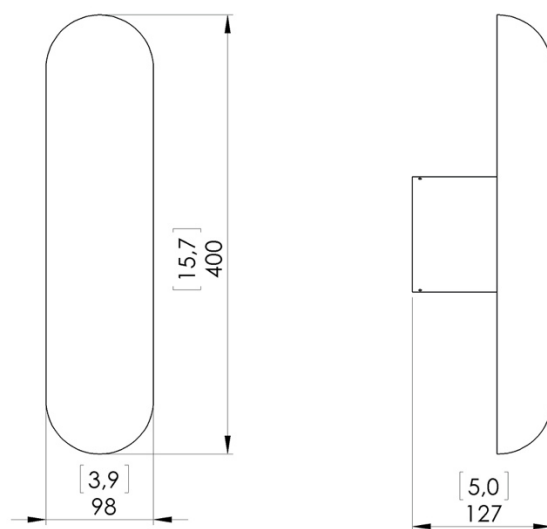

## o z o n e - Gélule

DESCRIPTION : Wall lamp. Aluminum and brass structure, finish is mirror pale gold.  
Warm white 2200K LED sources, 12W, 650Lumens (with a white wall).

Converter 24V outside the lamp, to be placed in a distant box, not included.

Weight: 5kg - 11lb.

Size: 40x10x13cm - 15.7x3.9x5.0in.

Compliance CE: Class III.

Compliance UL: Class II, file E488484. Origin : France

Dimensions in mm [inches]

Silhouette : 175cm / 69in