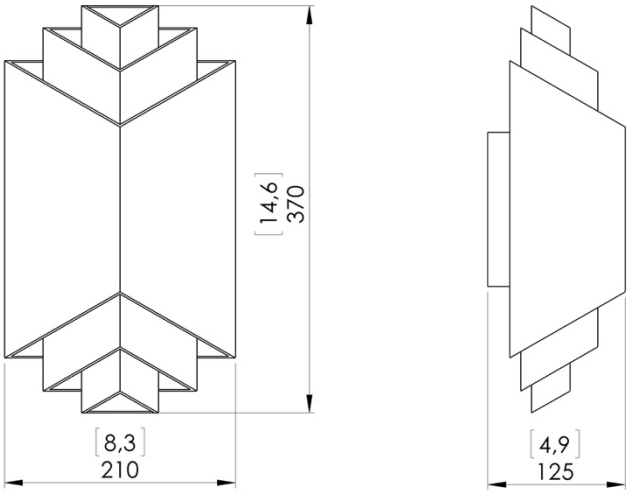

o z o n e

PRODUCT SHEET: Phenix

Version : ENG

Date : march 2022

o z o n e - Phenix

DESCRIPTION : Wall lamp. Aluminum and brass structure, gold finish.
Warm white 2700K LED sources, 2x12W, 750Lumens.

Converter 500mA outside the lamp, to be placed in a distant box, not included.
Weight: 4kg - 8.82lb.
Size: 37x21x13cm - 14.6x8.3x4.9in.
Compliance: CE Class III
Origin : France

Dimensions in mm [inches]

Silhouette :
175cm / 69in