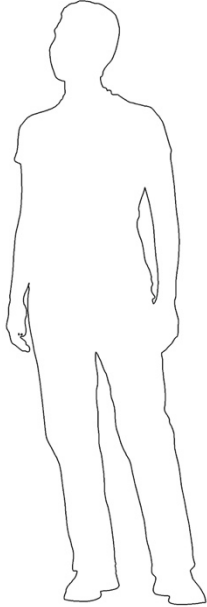

o z o n e

PRODUCT SHEET: Phenix

Version : ENG

Date : march 2022

o z o n e - Phenix

DESCRIPTION : Wall lamp. Aluminum and brass structure, gold finish.
Warm white 2700K LED sources, 2x12W, 750Lumens.

Converter 500mA outside the lamp, to be placed in a distant box, not included.
Weight: 4kg - 8.82lb.
Size: 37x21x13cm - 14.6x8.3x4.9in.
Compliance: CE Class III
Origin : France

Dimensions in mm [inches]

Silhouette :
175cm / 69in