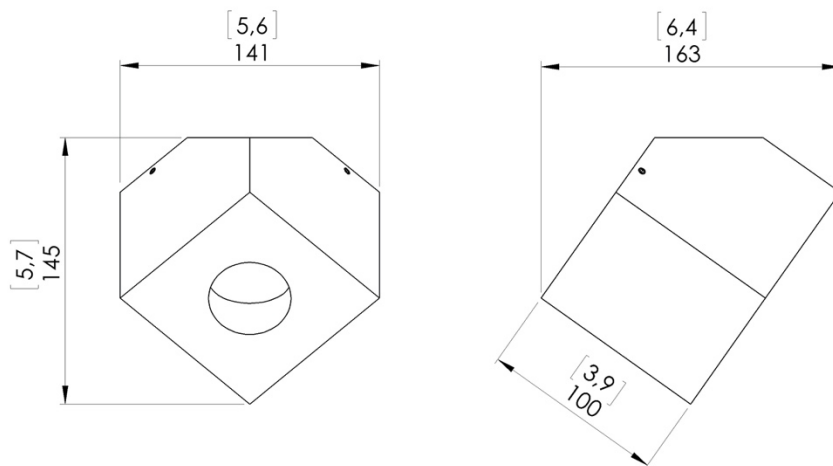

o z o n e

PRODUCT SHEET: Diamant

Version: ENGLISH
Date: March 2022

o z o n e - Diamant

DESCRIPTION: Wall Spotlight. Aluminium cubic structure, finishes are satin white. Warm white 2700K LED sources, 12W, 1000Lumens.

Converter 500mA outside the lamp, to be placed in a distant box, not included.

Weight: 2,5kg - 5.51lb.

Size: 14x14x16cm - 5.7x5.6x6.4in.

Compliance: CE Class III. Origin : France

Dimensions in mm [inches]

Silhouette :
175cm / 69in