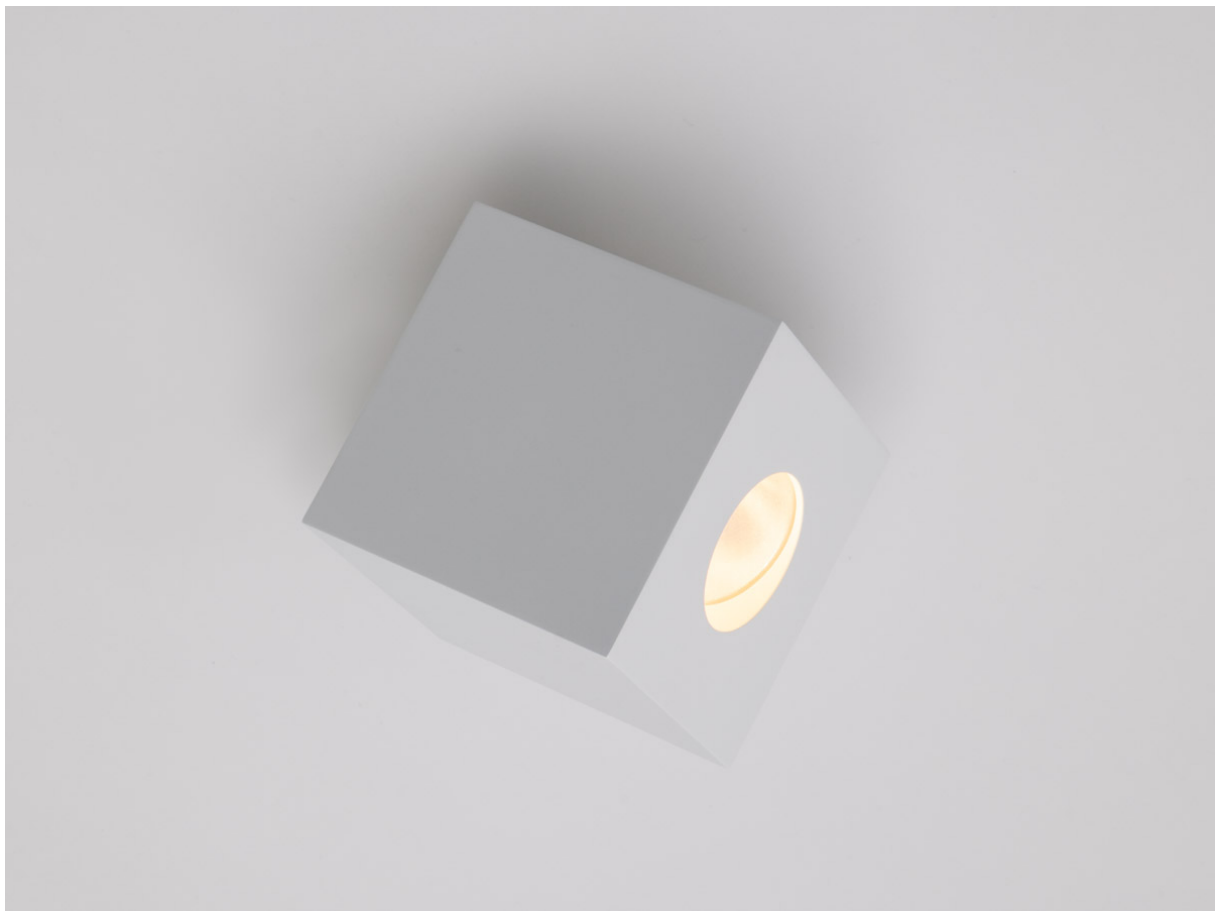

o z o n e

PRODUCT SHEET: Diamant

Version: ENGLISH
Date: March 2022

o z o n e - Diamant

DESCRIPTION: Wall Spotlight. Aluminium cubic structure, finishes are satin white. Warm white 2700K LED sources, 12W, 1000Lumens.

Converter 500mA outside the lamp, to be placed in a distant box, not included.

Weight: 2,5kg - 5.51lb.

Size: 14x14x16cm - 5.7x5.6x6.4in.

Compliance: CE Class III. Origin : France

Dimensions in mm [inches]

Silhouette :
175cm / 69in