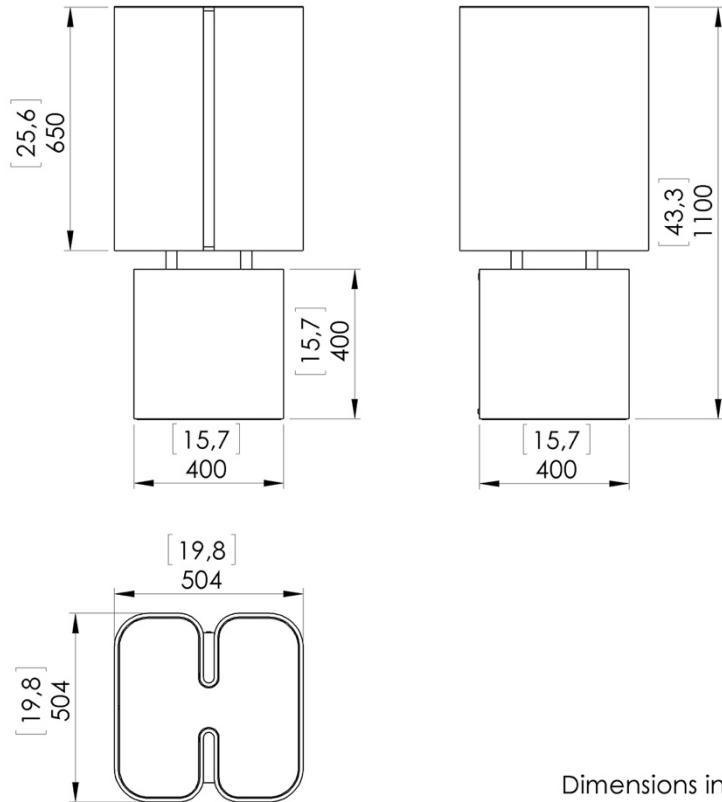

o z o n e

PRODUCT SHEET: Brasilia LH

Version: ENGLISH

Date: January 2023

o z o n e – Brasilia LH

DESCRIPTION: Floor lamp. Materials are brass, aluminum and steel. The lamp base is gloss black. The shade structure is white lacquered. White paper diffusing material. Warm white LED lighting, dim to warm from 1900K to 2500K, 72W, 3300Lumens. Integrated 24V converter and driver.

Weight: 38kg – 84lbs

Size: 50x50x110cm – 19.8x19.8x43.3in

Compliance: CE Class I

Origin: France

Dimensions in mm [inches]

Silhouette 175cm / 69in