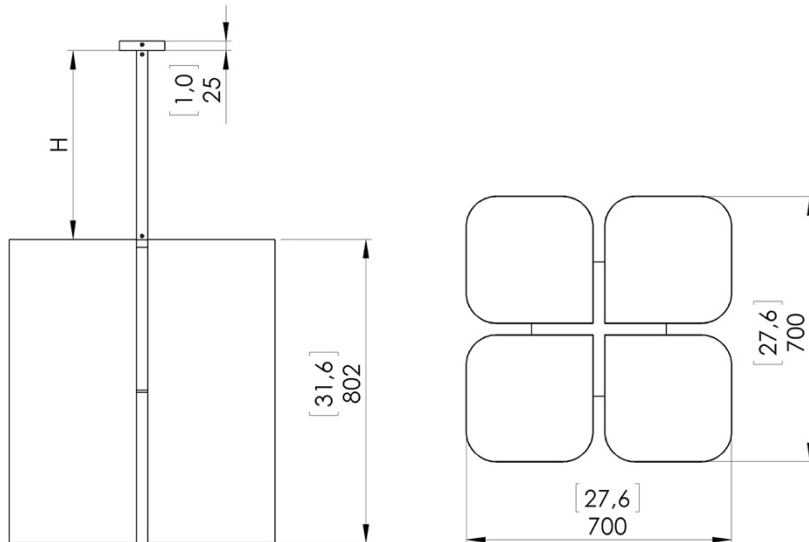

Warm white 2200K LED sources, 150W, 6600Lumens.

Converter 24V non-integrated, to be placed in a distant box.

Weight: 22kg - 47lbs

Size: 70x70x80cm – 27.6x27.6x31.6in + Height of the hanging structure

Compliance: CE Class III

Origin: France

Dimensions in mm [inches]

Silhouette :
175cm / 69in