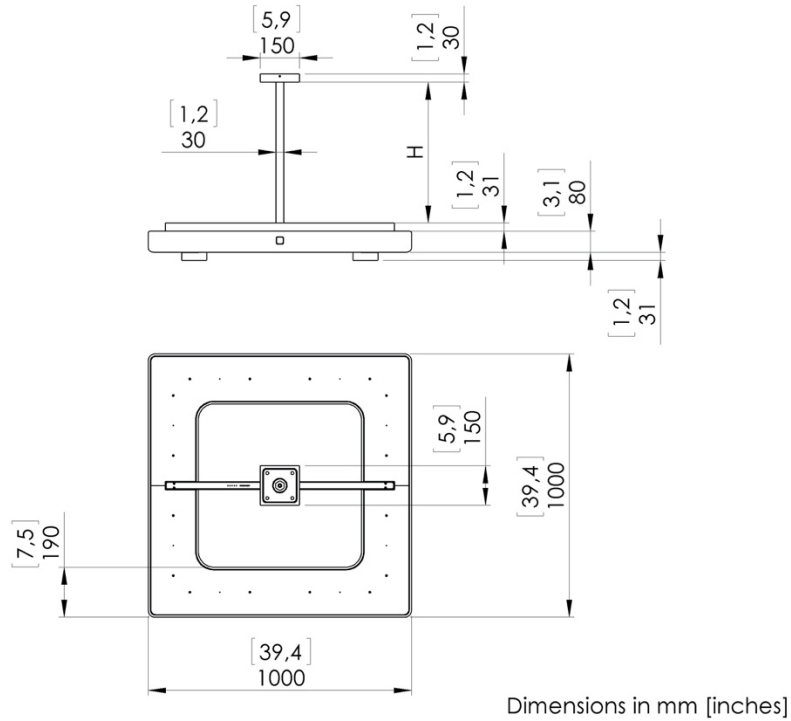

o z o n e

PRODUCT SHEET: Embrun L

Version: ENGLISH

Date: January 2023

o z o n e – Embrun L

DESCRIPTION: Chandelier.

Aluminum and brass structure. Dark patinated brass finish. Honed white onyx shade.
Warm white LED down lighting, dim to warm from 1900K to 2500K, 200W, 9600Lumens.
Converter 24V non-integrated, to be placed in a distant box.

Weight: 76kg - 166lbs

Size: 100x100x14cm - 39.4x39.4x1.2in + Height of the hanging structure

Compliance: CE Class III

Origin: France

Silhouette : 175 cm [69 in]