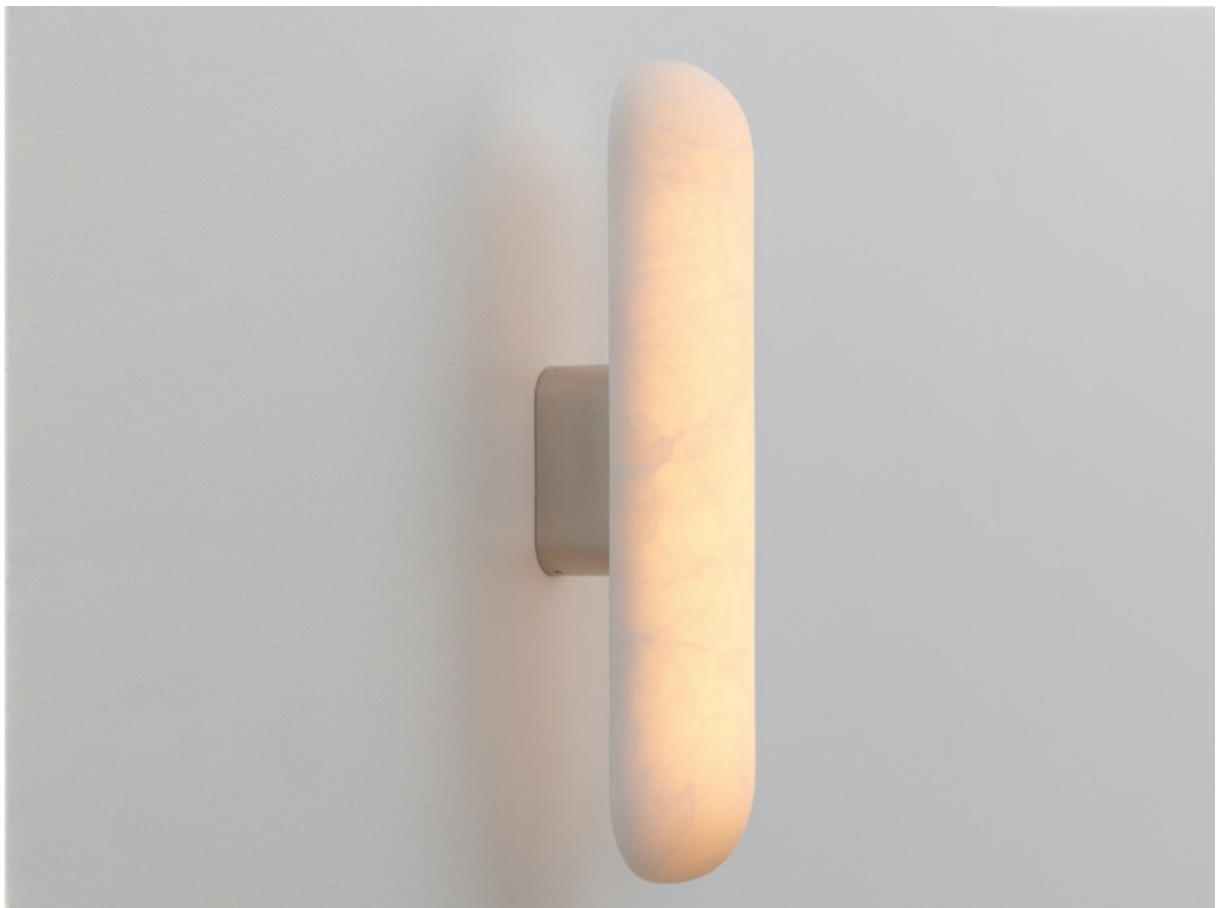

o z o n e

PRODUCT SHEET: Gélule Albâtre

Version: ENGLISH

Date: January 2023

o z o n e – Gélule Albâtre

DESCRIPTION: Wall lamp. Aluminum and brass structure.
Mirror nickel or medal bronze finish. Honed white alabaster shade.
Warm white 2200K LED sources, 14W, 800Lumens (with a white wall).
Converter 24V non-integrated, to be placed in a distant box.
Weight: 3kg - 7lbs
Size: h40x10x11cm - h15.7x3.8x4.2in
Compliance CE: Class III
Origin: France

Dimensions en mm [inches]

Silhouette : 175cm / 69in