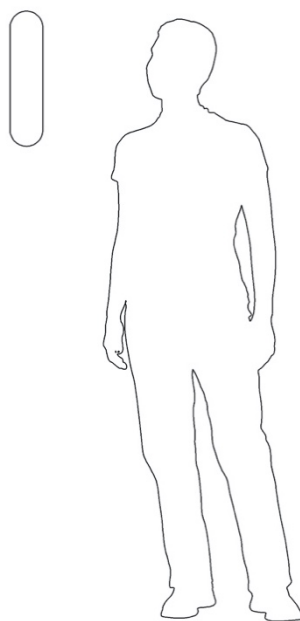

o z o n e

PRODUCT SHEET: Gélule Albâtre

Version: ENGLISH

Date: January 2023

o z o n e – Gélule Albâtre

DESCRIPTION: Wall lamp. Aluminum and brass structure.
Mirror nickel or medal bronze finish. Honed white alabaster shade.
Warm white 2200K LED sources, 14W, 800Lumens (with a white wall).
Converter 24V non-integrated, to be placed in a distant box.
Weight: 3kg - 7lbs
Size: h40x10x11cm - h15.7x3.8x4.2in
Compliance CE: Class III
Origin: France

Dimensions en mm [inches]

Silhouette : 175cm / 69in