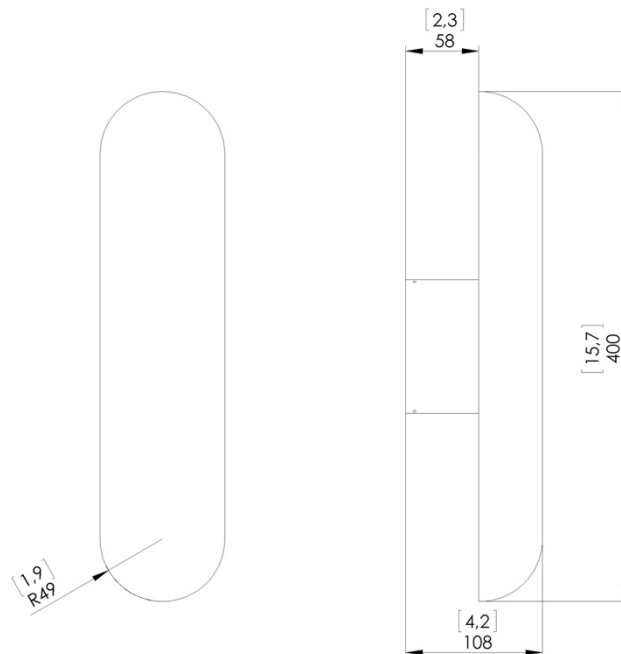

o z o n e

PRODUCT SHEET: Gélule Albâtre

Version: ENGLISH

Date: January 2023

o z o n e – Gélule Albâtre

DESCRIPTION: Wall lamp. Aluminum and brass structure.
Mirror nickel or medal bronze finish. Honed white alabaster shade.
Warm white 2200K LED sources, 14W, 800Lumens (with a white wall).
Converter 24V non-integrated, to be placed in a distant box.
Weight: 3kg - 7lbs
Size: h40x10x11cm - h15.7x3.8x4.2in
Compliance CE: Class III
Origin: France

Dimensions en mm [inches]

Silhouette : 175cm / 69in