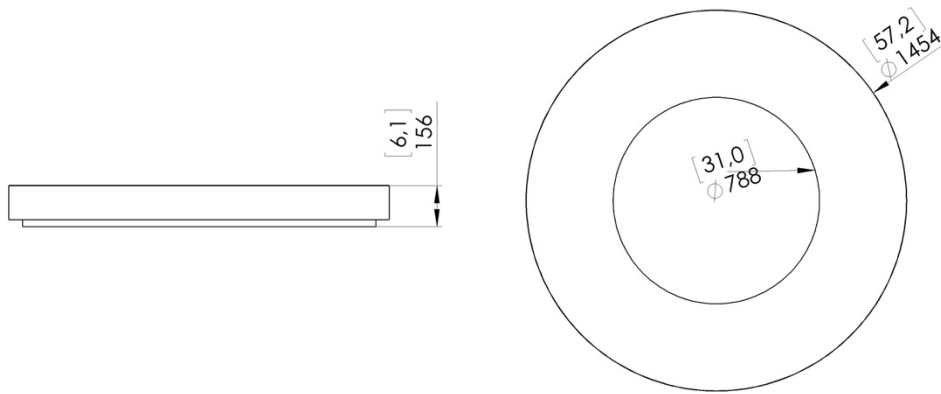

o z o n e

PRODUCT SHEET: Line C

Version: ENGLISH

Date: January 2023

o z o n e - Line C

DESCRIPTION: Ceiling lamp.

White lacquered aluminum structure. White paper diffusing material.

Warm white 2200K LED sources, 120W, 5400Lumens.

Converter 24V non-integrated, to be placed in a distant box.

Weight: 37kg - 81lbs

Size: 145x145x16cm - 57.2x57.2x6.1in

Compliance: CE Class III

Origin: France

Dimensions in mm [inches]

Silhouette : 175cm / 69in