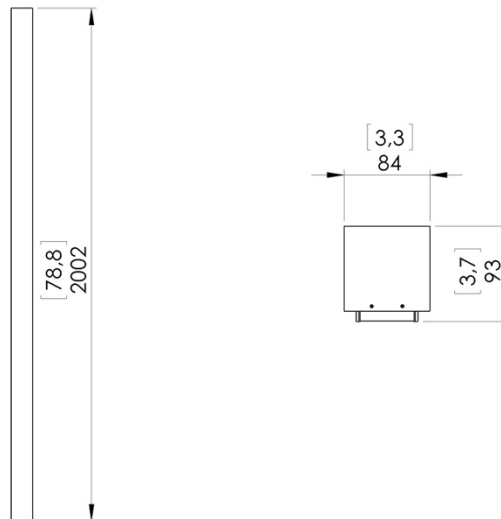

## PRODUCT SHEET: Line L200

Version: ENGLISH

Date: January 2023

o z o n e - Line L200

DESCRIPTION: Wall lamp.

White lacquered aluminum structure. White paper diffusing material.

Warm white 2200K LED sources, 39W, 1800Lumens (with a white wall).

Converter 24V non-integrated, to be placed in a distant box.

Weight: 5kg - 11lbs

Size: 200x9,3x8,4cm - 78.8x3.7x3.3in

Compliance CE: Class III

Compliance UL: Class II, file E488484 (Line L200)

Origin: France

Dimensions in mm [inches]

Silhouette :  
175cm / 69in