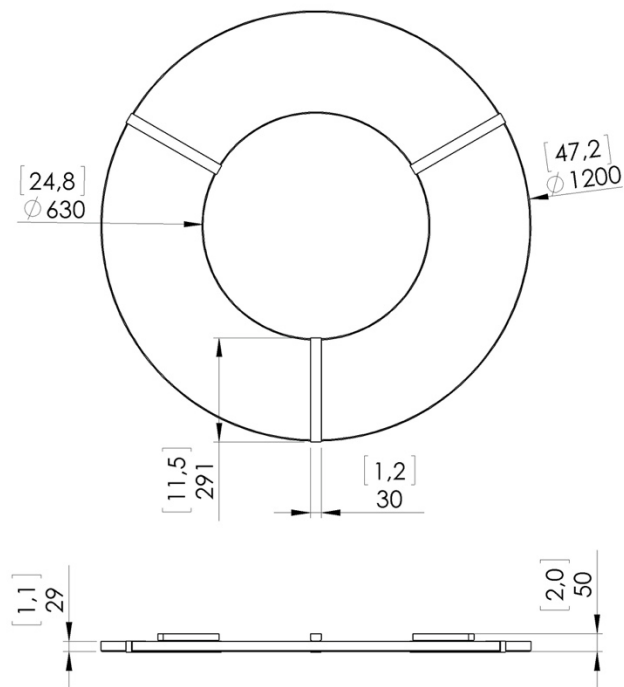

o z o n e

PRODUCT SHEET: Luxembourg C GM

Version: ENGLISH

Date: January 2023

o z o n e – Luxembourg C GM

DESCRIPTION: Ceiling light. Aluminium and brass structure. Brushed bronze or gun metal finish. Frosted white acrylic shade.

Warm white 2200K LED down lighting, 210W, 5600Lumens.

Converter 24V non-integrated, to be placed in a distant box.

Weight: 22kg - 48lbs

Size: 120x120x5,2cm - 47.2x47.2x2in

Compliance: CE Class III

Origin: France

Dimensions in mm [inches]

Silhouette : 175cm / 69in