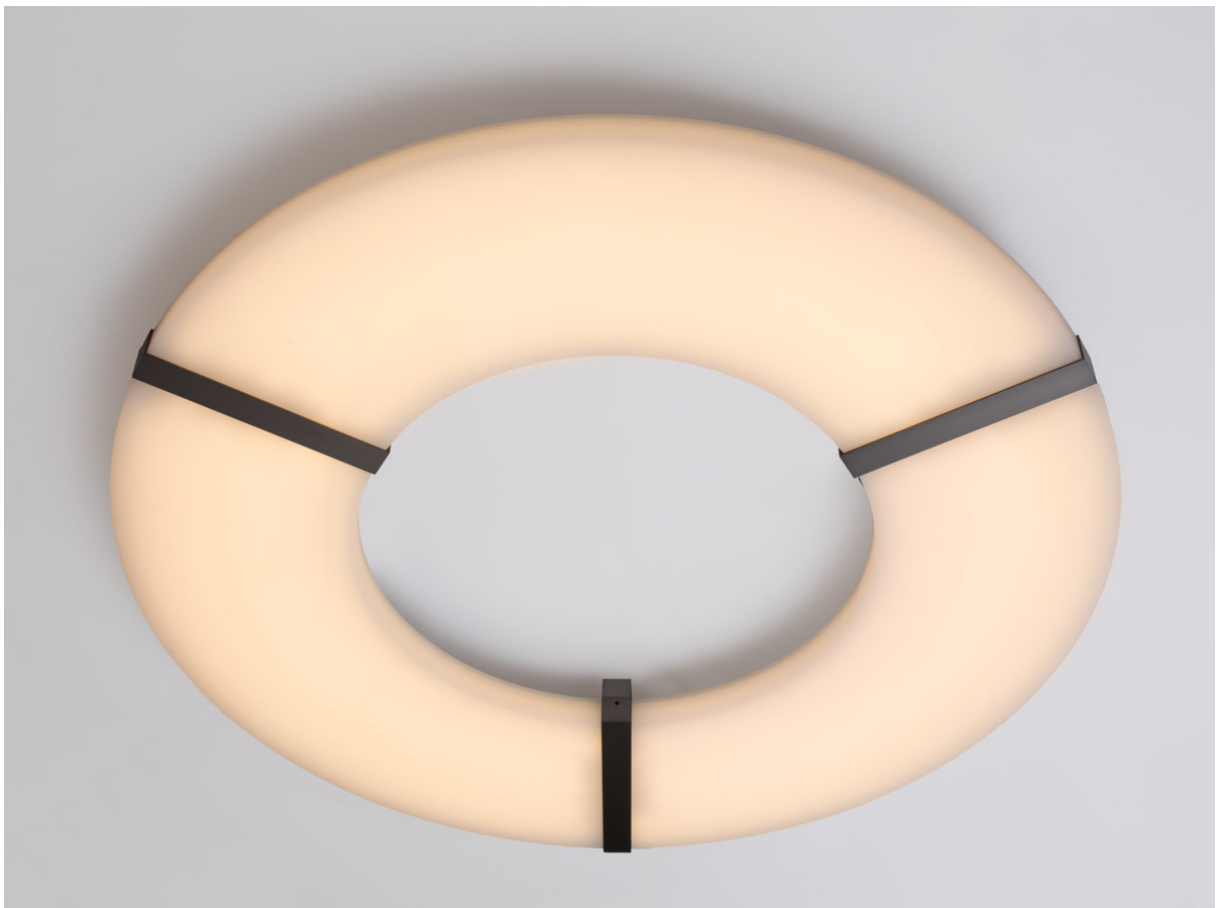

o z o n e

PRODUCT SHEET: Luxembourg C GM

Version: ENGLISH

Date: January 2023

o z o n e – Luxembourg C GM

DESCRIPTION: Ceiling light. Aluminium and brass structure. Brushed bronze or gun metal finish. Frosted white acrylic shade.

Warm white 2200K LED down lighting, 210W, 5600Lumens.

Converter 24V non-integrated, to be placed in a distant box.

Weight: 22kg - 48lbs

Size: 120x120x5,2cm - 47.2x47.2x2in

Compliance: CE Class III

Origin: France

Dimensions in mm [inches]

Silhouette : 175cm / 69in