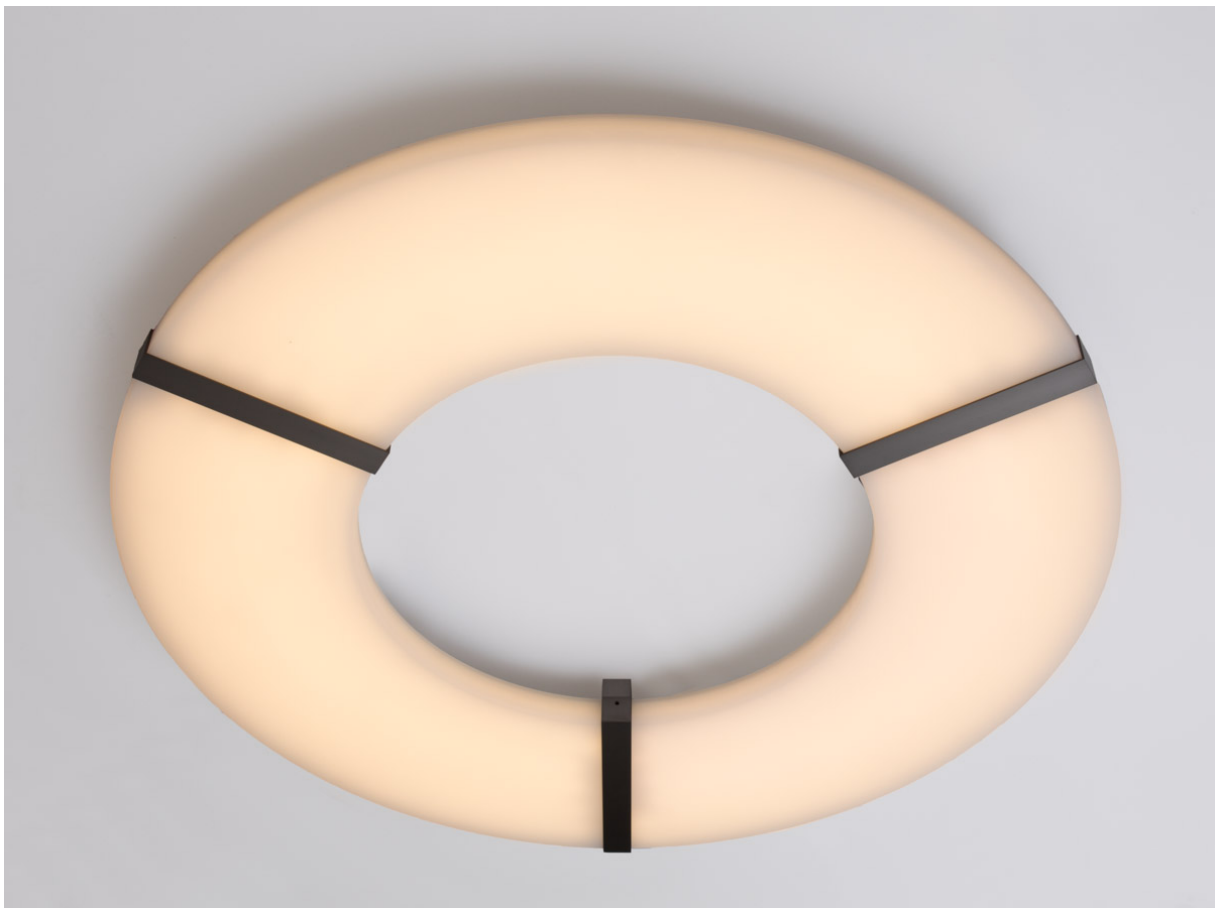

o z o n e

PRODUCT SHEET: Luxembourg C PM

Version: ENGLISH

Date: January 2023

o z o n e – Luxembourg C PM

DESCRIPTION: Ceiling light. Aluminium and brass structure. Brushed bronze or gun metal finish. Frosted white acrylic shade.

Warm white 2200K LED down lighting, 120W, 2900Lumens.

Converter 24V non-integrated, to be placed in a distant box.

Weight: 13kg - 28lbs

Size: 90x90x5,2cm - 35.4x35.4x2in

Compliance: CE Class III

Origin: France

Dimensions in mm [inches]

Silhouette : 175cm / 69in