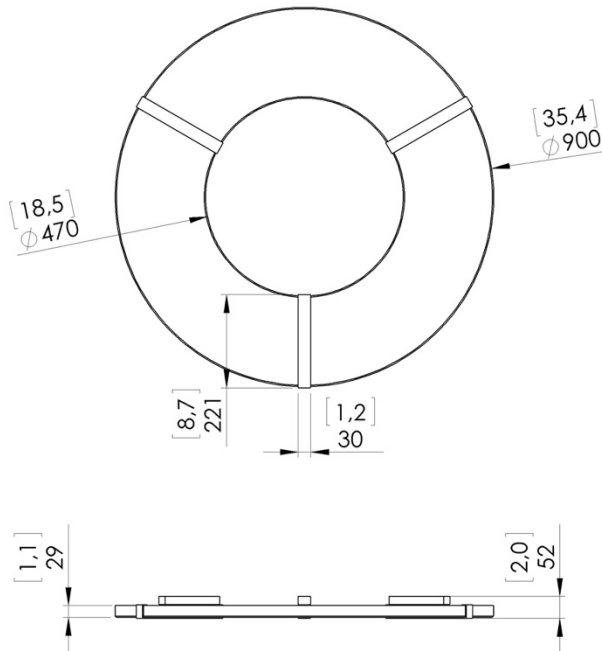

o z o n e

PRODUCT SHEET: Luxembourg C PM

Version: ENGLISH

Date: January 2023

o z o n e – Luxembourg C PM

DESCRIPTION: Ceiling light. Aluminium and brass structure. Brushed bronze or gun metal finish. Frosted white acrylic shade.

Warm white 2200K LED down lighting, 120W, 2900Lumens.

Converter 24V non-integrated, to be placed in a distant box.

Weight: 13kg - 28lbs

Size: 90x90x5,2cm - 35.4x35.4x2in

Compliance: CE Class III

Origin: France

Dimensions in mm [inches]

Silhouette : 175cm / 69in