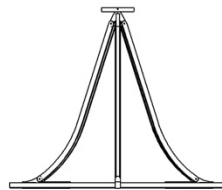

o z o n e

PRODUCT SHEET: Luxembourg GM100

Version: ENGLISH

Date: January 2023

o z o n e – Luxembourg GM100

DESCRIPTION: Chandelier. Aluminium and brass structure.
Brushed bronze or gun metal finish. Frosted white acrylic shade.
Warm white 2200K LED down lighting, 210W, 5600Lumens.
Converter 24V non-integrated, to be placed in a distant box.
Weight: 25kg - 54lbs
Size: 120x120x100cm - 47.2x47.2x39.4in
Compliance: CE Class III
Origin: France

Dimensions in mm [inches]

Silhouette : 175cm / 69in