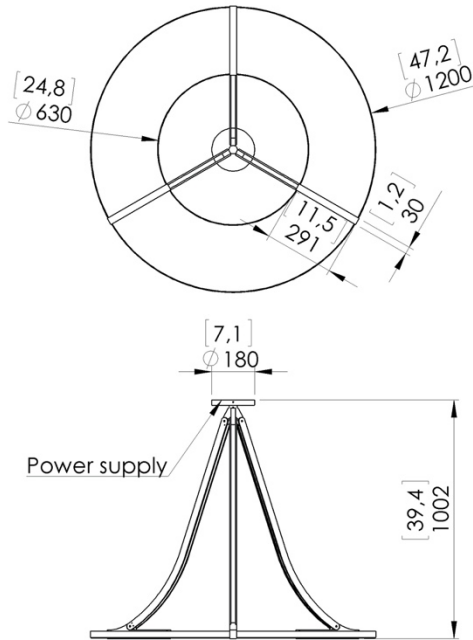

o z o n e

PRODUCT SHEET: Luxembourg GM100

Version: ENGLISH

Date: January 2023

o z o n e – Luxembourg GM100

DESCRIPTION: Chandelier. Aluminium and brass structure.
Brushed bronze or gun metal finish. Frosted white acrylic shade.
Warm white 2200K LED down lighting, 210W, 5600Lumens.
Converter 24V non-integrated, to be placed in a distant box.
Weight: 25kg - 54lbs
Size: 120x120x100cm - 47.2x47.2x39.4in
Compliance: CE Class III
Origin: France

Dimensions in mm [inches]

Silhouette : 175cm / 69in