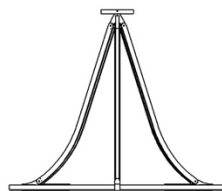

o z o n e

PRODUCT SHEET: Luxembourg GM100 Onyx

Version: ENGLISH

Date: January 2023

o z o n e – Luxembourg GM100

DESCRIPTION: Chandelier. Aluminium and brass structure. Brushed bronze or gun metal finish. Honed white onyx shade.

Warm white LED down lighting, 210W, 6500Lumens.

Converter 24V non-integrated, to be placed in a distant box.

Weight: 42kg - 92lbs

Size: 120x120x100cm - 47.2x47.2x39.4in

Compliance: CE Class III

Origin: France

Silhouette : 175cm / 69in