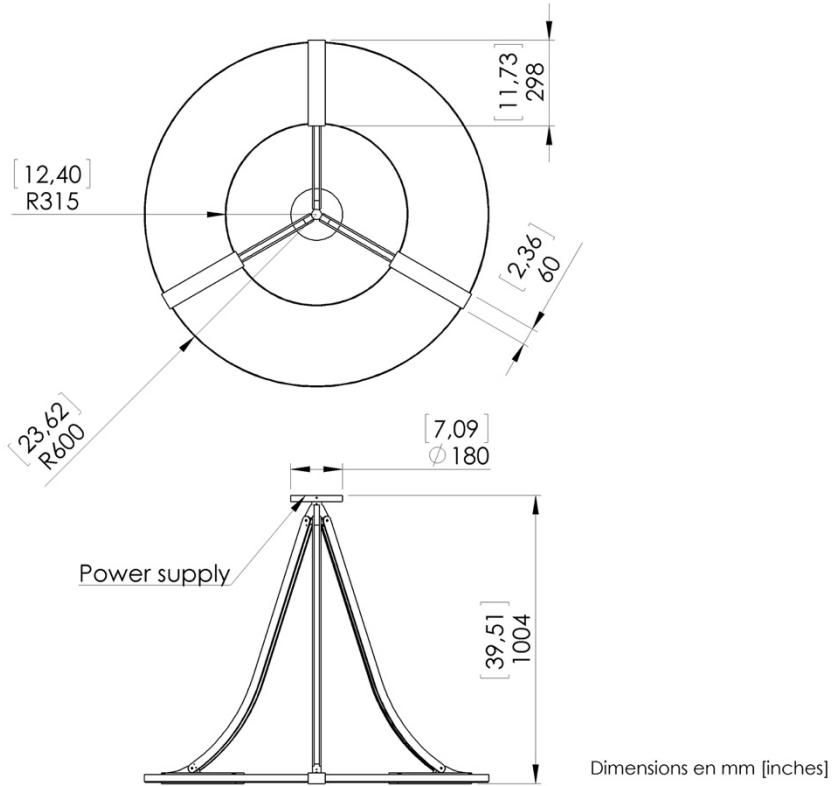

Warm white LED down lighting, 210W, 6500Lumens.

Converter 24V non-integrated, to be placed in a distant box.

Weight: 42kg - 92lbs

Size: 120x120x100cm - 47.2x47.2x39.4in

Compliance: CE Class III

Origin: France

Silhouette : 175cm / 69in