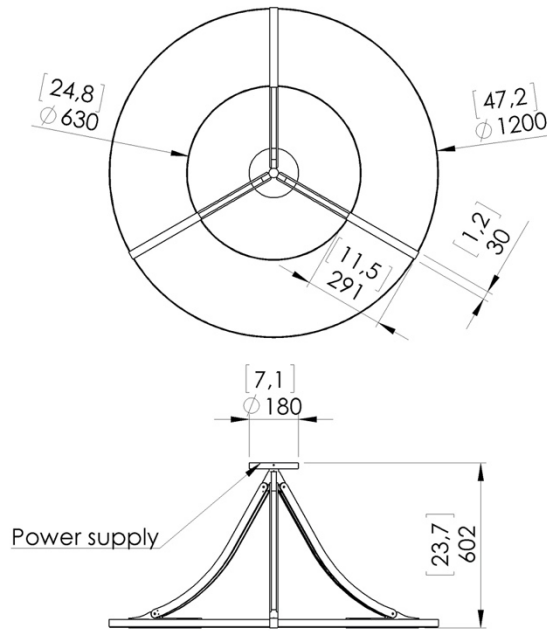

o z o n e

PRODUCT SHEET: Luxembourg GM60

Version: ENGLISH

Date: January 2023

o z o n e – Luxembourg GM60

DESCRIPTION: Chandelier. Aluminium and brass structure.
Brushed bronze or gun metal finish. Frosted white acrylic shade.
Warm white 2200K LED down lighting, 210W, 5600Lumens.
Converter 24V non-integrated, to be placed in a distant box.
Weight: 24kg - 52lbs
Size: 120x120x60cm - 47.2x47.2x23.7in
Compliance: CE Class III
Origin: France

Dimensions in mm [inches]

Silhouette : 175cm / 69in