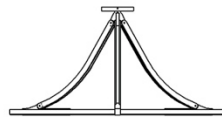

o z o n e

PRODUCT SHEET: Luxembourg GM60

Version: ENGLISH

Date: January 2023

o z o n e – Luxembourg GM60

DESCRIPTION: Chandelier. Aluminium and brass structure.
Brushed bronze or gun metal finish. Frosted white acrylic shade.
Warm white 2200K LED down lighting, 210W, 5600Lumens.
Converter 24V non-integrated, to be placed in a distant box.
Weight: 24kg - 52lbs
Size: 120x120x60cm - 47.2x47.2x23.7in
Compliance: CE Class III
Origin: France

Dimensions in mm [inches]

Silhouette : 175cm / 69in