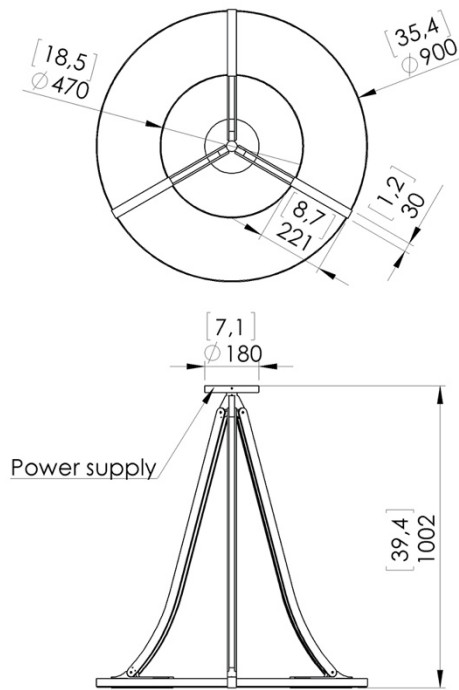

o z o n e

PRODUCT SHEET: Luxembourg PM100

Version: ENGLISH

Date: January 2023

o z o n e – Luxembourg PM100

DESCRIPTION: Chandelier. Aluminium and brass structure.
Brushed bronze or gun metal finish. Frosted white acrylic shade.
Warm white 2200K LED down lighting, 120W, 3000Lumens.
Converter 24V non-integrated, to be placed in a distant box.
Weight: 16kg - 35lbs
Size: 90x90x100cm - 35.4x35.4x39.4in
Compliance: CE Class III
Origin: France

Dimensions in mm [inches]

Silhouette : 175cm / 69in