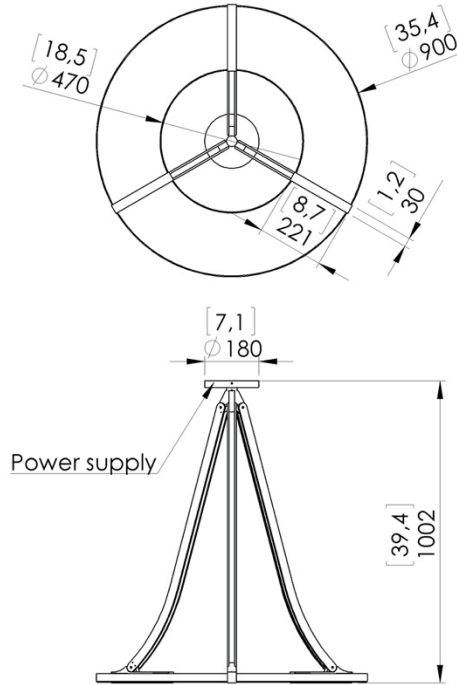

## PRODUCT SHEET: Luxembourg PM100 Onyx

Version: ENGLISH

Date: January 2023

o z o n e – Luxembourg PM100 Onyx

DESCRIPTION: Aluminium and brass structure. Brushed bronze or gun metal finish.  
Honed white onyx shade.  
Warm white 2200K LED down lighting, 120W, 3500Lumens.  
Converter 24V non-integrated, to be placed in a distant box.  
Weight: 25kg - 55.1lbs  
Size: 90x90x100cm - 35.4x35.4x39.4in  
Compliance: CE Class III  
Origin: France

Dimensions in mm [inches]

Silhouette : 175cm / 69in