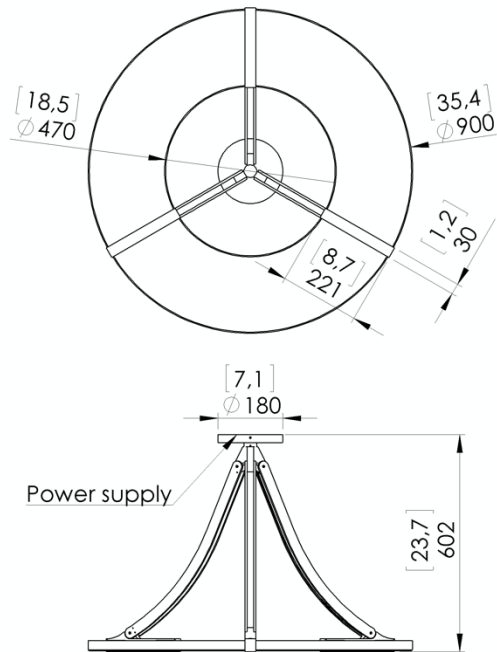

o z o n e

PRODUCT SHEET: Luxembourg PM60

Version: ENGLISH

Date: January 2023

o z o n e – Luxembourg PM60

DESCRIPTION: Chandelier. Aluminium and brass structure.
Brushed bronze or gun metal finish. Frosted white acrylic shade.
Warm white 2200K LED down lighting, 120W, 3000Lumens.
Converter 24V non-integrated, to be placed in a distant box.
Weight: 15kg - 33lbs
Size: 90x90x60cm - 35.4x35.4x23.7in
Compliance: CE Class III
Origin: France

Dimensions in mm [inches]

Silhouette : 175cm / 69in