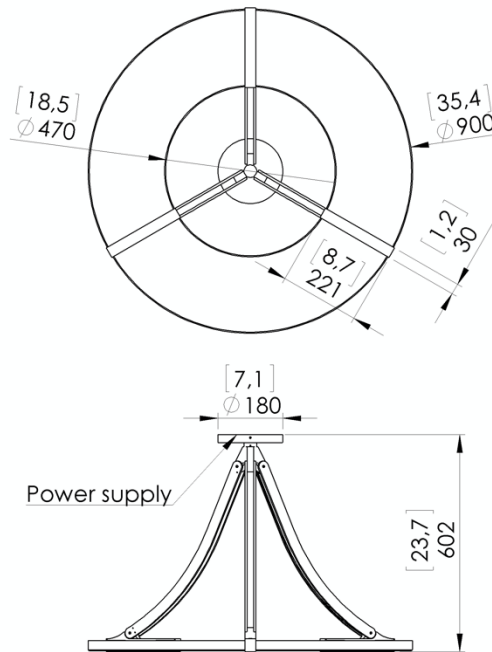

Warm white 2200K LED down lighting, 120W, 3500Lumens.

Converter 24V non-integrated, to be placed in a distant box.

Weight: 24kg - 53lbs

Size: 90x90x60cm - 35.4x35.4x23.7in

Compliance: CE Class III

Origin: France

Dimensions in mm [inches]

Silhouette : 175cm / 69in