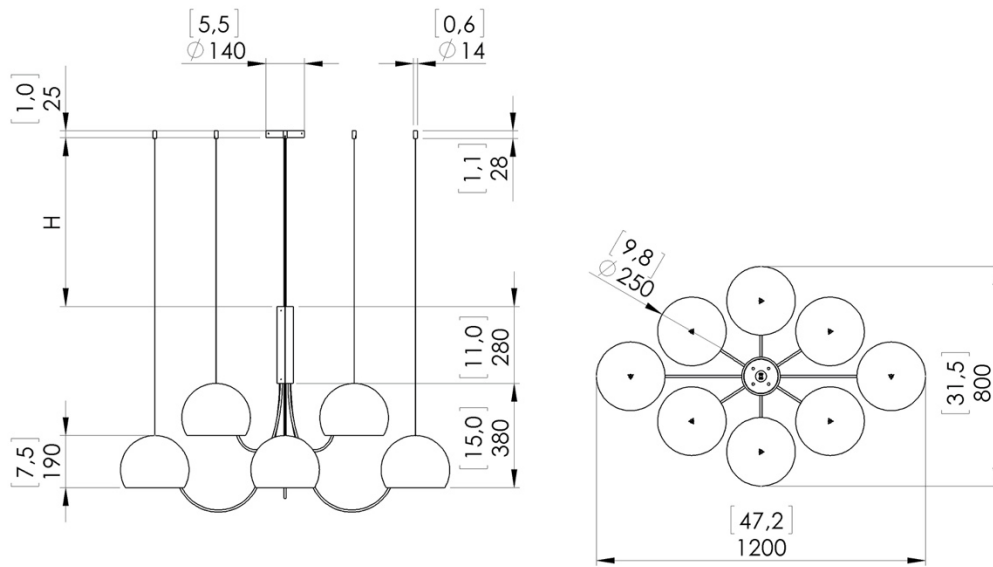

## PRODUCT SHEET: M101-8

Version: ENGLISH

Date: January 2023

o z o n e - M101-8

DESCRIPTION: Chandelier with 8 spheres.

Aluminum, brass and steel structure. Finish in satin white.

Warm white 2700K LED down lighting, 100W, 4000Lumens.

Converter 48V non-integrated, to be placed in a distant box.

Weight: 12kg - 26.5lbs

Size: 120x80x66 cm - 47.2x31.5x26in + Height of the wiring structure

Compliance: CE Class III

Origin: France

Dimensions in mm [inches]

Silhouette : 175cm / 69in