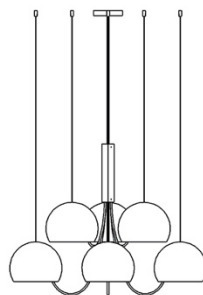

## PRODUCT SHEET: M101-8

Version: ENGLISH

Date: January 2023

o z o n e - M101-8

DESCRIPTION: Chandelier with 8 spheres.

Aluminum, brass and steel structure. Finish in satin white.

Warm white 2700K LED down lighting, 100W, 4000Lumens.

Converter 48V non-integrated, to be placed in a distant box.

Weight: 12kg - 26.5lbs

Size: 120x80x66 cm - 47.2x31.5x26in + Height of the wiring structure

Compliance: CE Class III

Origin: France

Dimensions in mm [inches]

Silhouette : 175cm / 69in