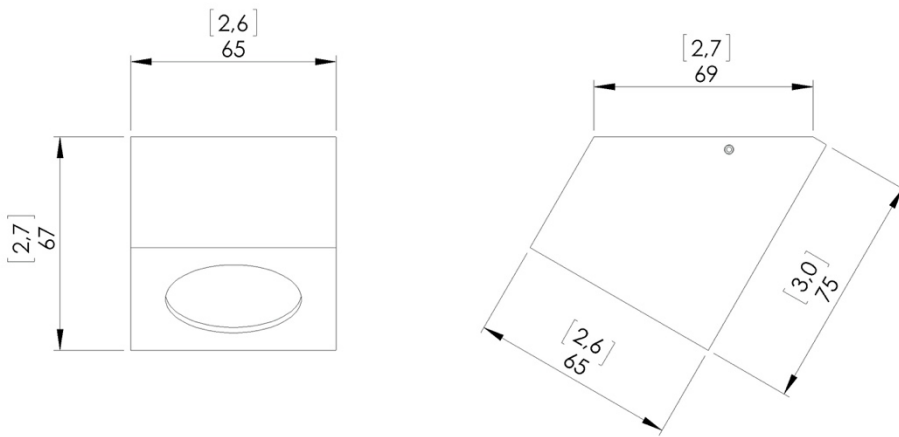

o z o n e

PRODUCT SHEET: Marienbad S55

Version: ENGLISH

Date: January 2023

o z o n e – Marienbad S55

DESCRIPTION: Ceiling Spotlight. Aluminum cubical structure.
Brushed bronze, gun metal or satin white finish.
Warm white 2700K LED sources, 12W, 1000Lumens. Wall lighting with medium beam.
Converter 500mA non-integrated, to be placed in a distant box.
Weight: 0,5kg - 1.1lbs
Size: 6,5x6,5x7,5cm – 2.6x2.6x3in
Compliance CE: Class III
Compliance UL: Class II, file E488484 (Marienbad S55)
Origin: France

Dimensions in mm [inches]

Silhouette : 175cm / 69in