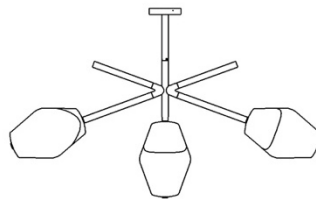

o z o n e

PRODUCT SHEET: Parisienne Concorde

Version: ENGLISH

Date: January 2023

o z o n e – Parisienne Concorde

DESCRIPTION: Suspension lamp. Aluminium and brass structure. Pale gold finish.

The shade is in hand-blown glass, partly sandblasted.

Warm white 2200K LED sources, 30W, 1800Lumens.

Converter 24V non-integrated, to be placed in a distant box.

Weight: 21kg – 46.3lbs

Size: 156x26x69cm – 61.4x10.1x27.1in + Height of the hanging structure

Compliance: CE Class III

Origin: France

Dimensions in mm [inches]

Silhouette : 175cm / 69in