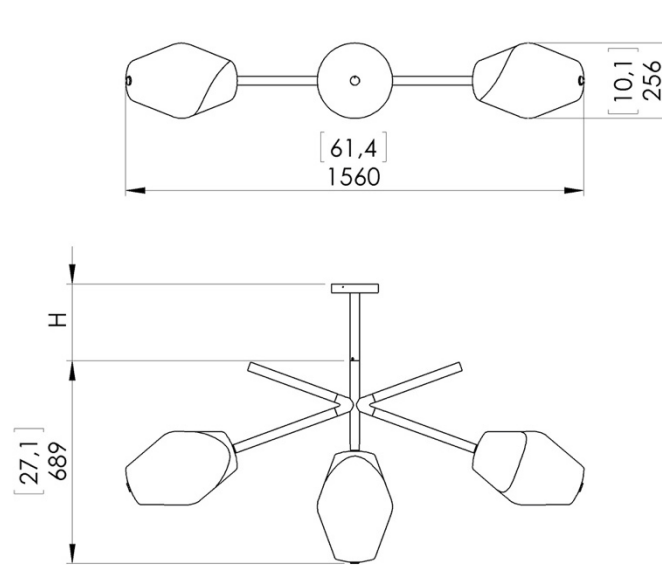

o z o n e

PRODUCT SHEET: Parisienne Concorde

Version: ENGLISH

Date: January 2023

o z o n e – Parisienne Concorde

DESCRIPTION: Suspension lamp. Aluminium and brass structure. Pale gold finish.

The shade is in hand-blown glass, partly sandblasted.

Warm white 2200K LED sources, 30W, 1800Lumens.

Converter 24V non-integrated, to be placed in a distant box.

Weight: 21kg – 46.3lbs

Size: 156x26x69cm – 61.4x10.1x27.1in + Height of the hanging structure

Compliance: CE Class III

Origin: France

Dimensions in mm [inches]

Silhouette : 175cm / 69in