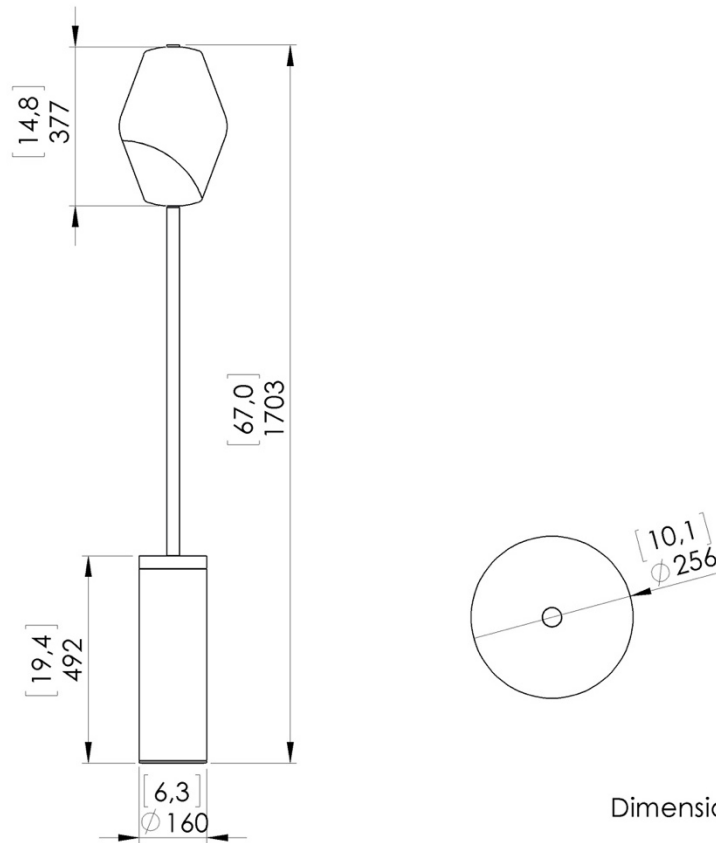

o z o n e

PRODUCT SHEET: Parisienne Montmartre

Version: ENGLISH

Date: January 2023

o z o n e – Parisienne Montmartre

DESCRIPTION: Floor lamp. Aluminium and brass structure. Pale gold finish.
The shade is in hand-blown glass, partly sandblasted.
Warm white 2200K LED sources, 10W, 610Lumens.
Integrated converter.
Weight: 26kg – 56.5lbs
Size: h170x26x26cm - h67x10.1x10.1in
Compliance: CE Class I
Origin: France

Dimensions in mm [inches]

Silhouette : 175cm / 69in