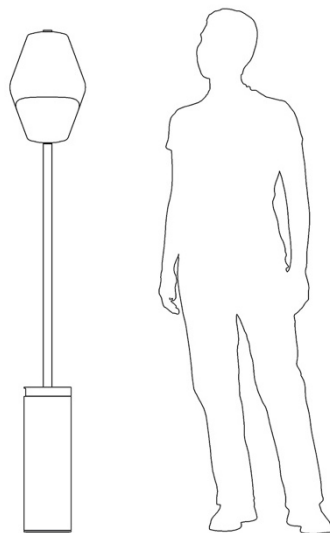

o z o n e

PRODUCT SHEET: Parisienne Montmartre

Version: ENGLISH

Date: January 2023

o z o n e – Parisienne Montmartre

DESCRIPTION: Floor lamp. Aluminium and brass structure. Pale gold finish.
The shade is in hand-blown glass, partly sandblasted.
Warm white 2200K LED sources, 10W, 610Lumens.
Integrated converter.
Weight: 26kg – 56.5lbs
Size: h170x26x26cm - h67x10.1x10.1in
Compliance: CE Class I
Origin: France

Dimensions in mm [inches]

Silhouette : 175cm / 69in