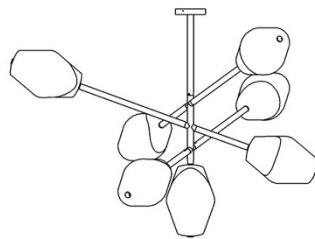

## PRODUCT SHEET: Parisienne Opéra

Version: ENGLISH

Date: January 2023

o z o n e – Parisienne Opéra

DESCRIPTION: Chandelier. Aluminium and brass structure. Finish in pale gold.

The shade is in glass, partially sandblasted.

Warm white 2200K LED sources, 70W, 4200Lumens.

Converter 24V non-integrated, to be placed in a distant box.

Weight: 35kg - 77.2lbs

Size: 191x191x110cm - 75x75x43.3in + Height of the hanging structure

Compliance: CE Class III

Origin: France

Dimensions in mm [inches]

Silhouette : 175cm / 69in