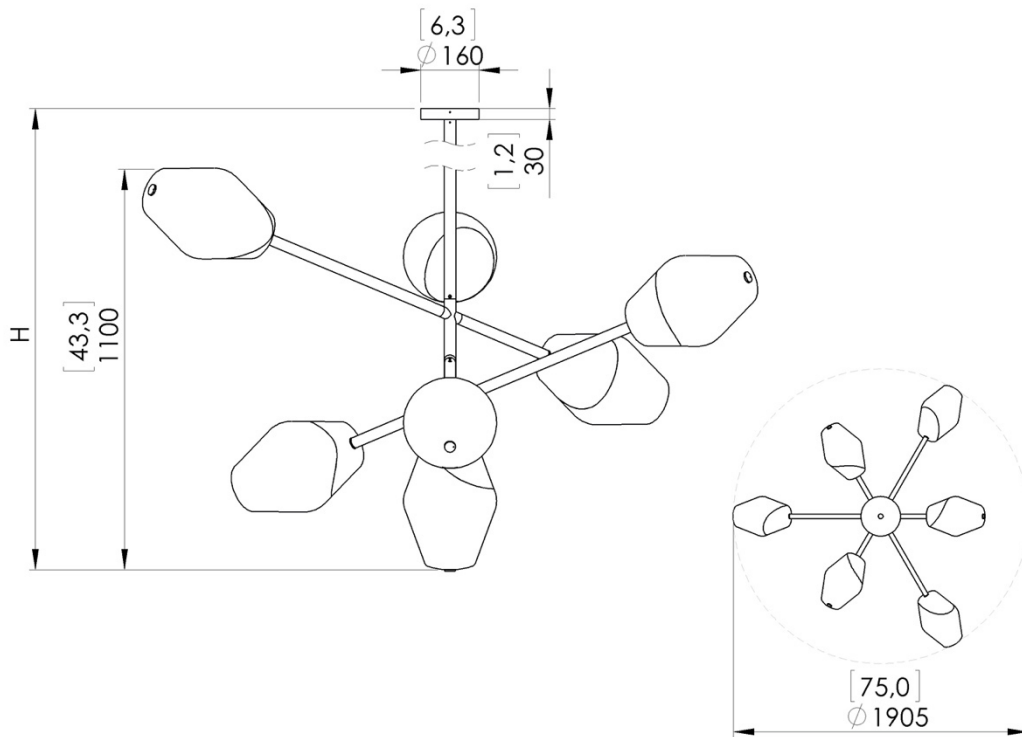

Warm white 2200K LED sources, 70W, 4200Lumens.

Converter 24V non-integrated, to be placed in a distant box.

Weight: 35kg - 77.2lbs

Size: 191x191x110cm - 75x75x43.3in + Height of the hanging structure

Compliance: CE Class III

Origin: France

Dimensions in mm [inches]

Silhouette : 175cm / 69in