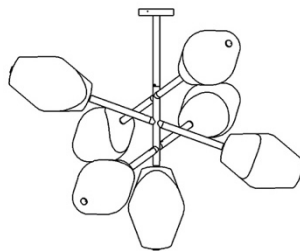

## PRODUCT SHEET: Parisienne Vendôme

Version: ENGLISH

Date: January 2023

o z o n e – Parisienne Vendôme

DESCRIPTION: Chandelier. Aluminium and brass structure. Pale gold finish.

The shade is in hand-blown glass, partly sandblasted.

Warm white 2200K LED sources, 70W, 4200Lumens.

Converter 24V non-integrated, to be placed in a distant box.

Weight: 33kg – 72.8lbs

Size: 138x138x100cm - 54.3x54.3x39.4in + Height of the hanging structure

Compliance: CE Class III

Origin: France

Dimensions in mm [inches]

Silhouette : 175cm / 69in