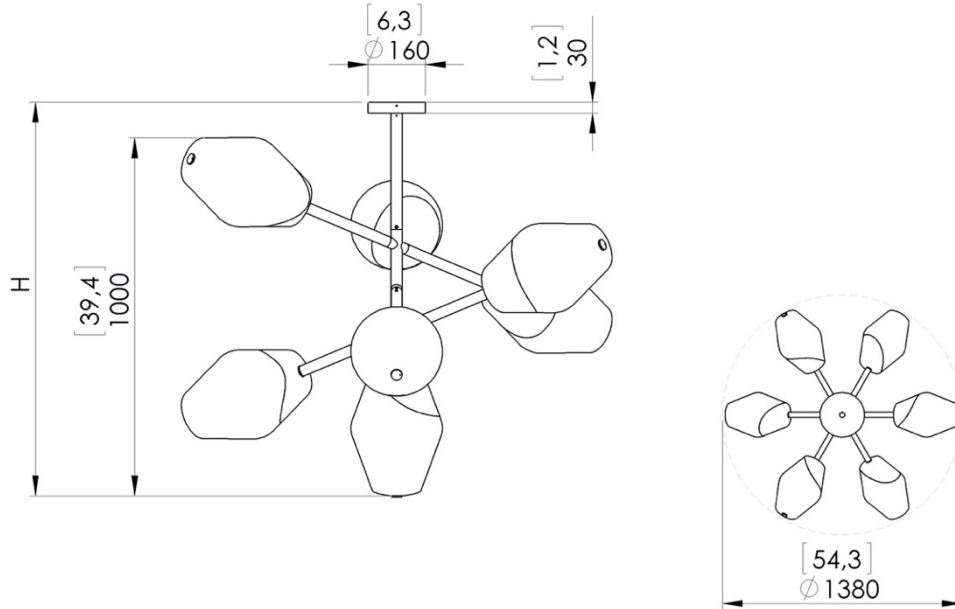

Warm white 2200K LED sources, 70W, 4200Lumens.

Converter 24V non-integrated, to be placed in a distant box.

Weight: 33kg – 72.8lbs

Size: 138x138x100cm - 54.3x54.3x39.4in + Height of the hanging structure

Compliance: CE Class III

Origin: France

Dimensions in mm [inches]

Silhouette : 175cm / 69in