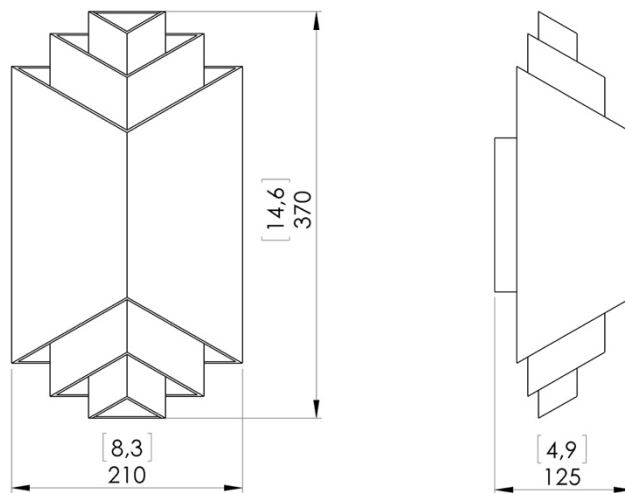

o z o n e

PRODUCT SHEET: Phénix

Version: ENGLISH

Date: January 2023

o z o n e - Phénix

DESCRIPTION: Wall lamp. Aluminum and brass structure, brushed gold finish.
Warm white 2700K LED sources, 23W, 1400Lumens (with a white wall).
Converter 500mA non-integrated, to be placed in a distant box.
Weight: 3kg - 5lbs
Size: 37x21x13cm - 14.6x8.3x4.9in
Compliance: CE Class III
Origin: France

Dimensions in mm [inches]

Silhouette :
175cm / 69in