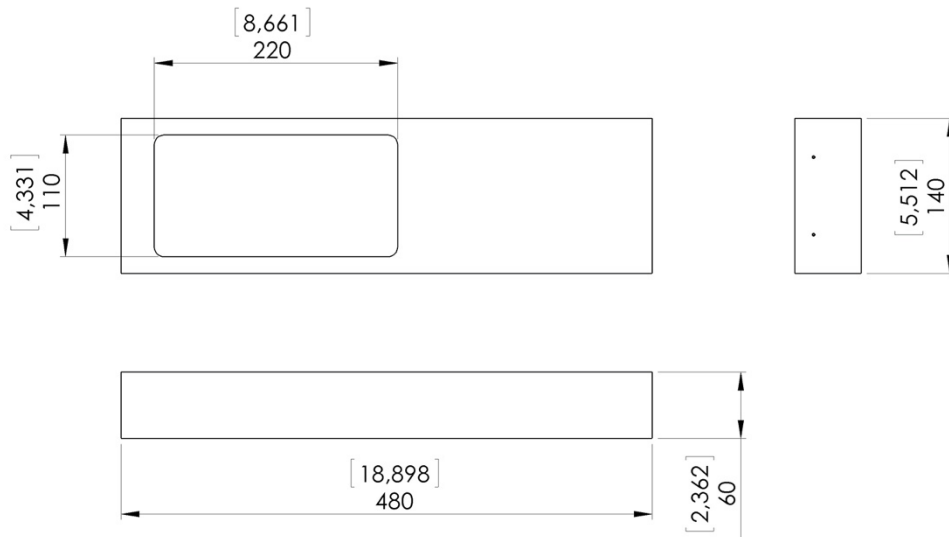

o z o n e

PRODUCT SHEET: Regard C

Version: ENGLISH

Date: January 2023

o z o n e – Regard C

DESCRIPTION: Ceiling lamp. Aluminium structure and frosted white acrylic shade.
Brushed bronze or satin white finish.
Warm white 2200K LED down lighting, 20W, 900Lumens
Converter 24V non-integrated, to be placed in a distant box.
Weight: 5kg – 11.1lbs
Size: 48x14x6cm – 18.9x5.5x2.3in
Compliance: CE Class III
Origin: France

Dimensions in mm [inches]

Silhouette : 175cm / 69in