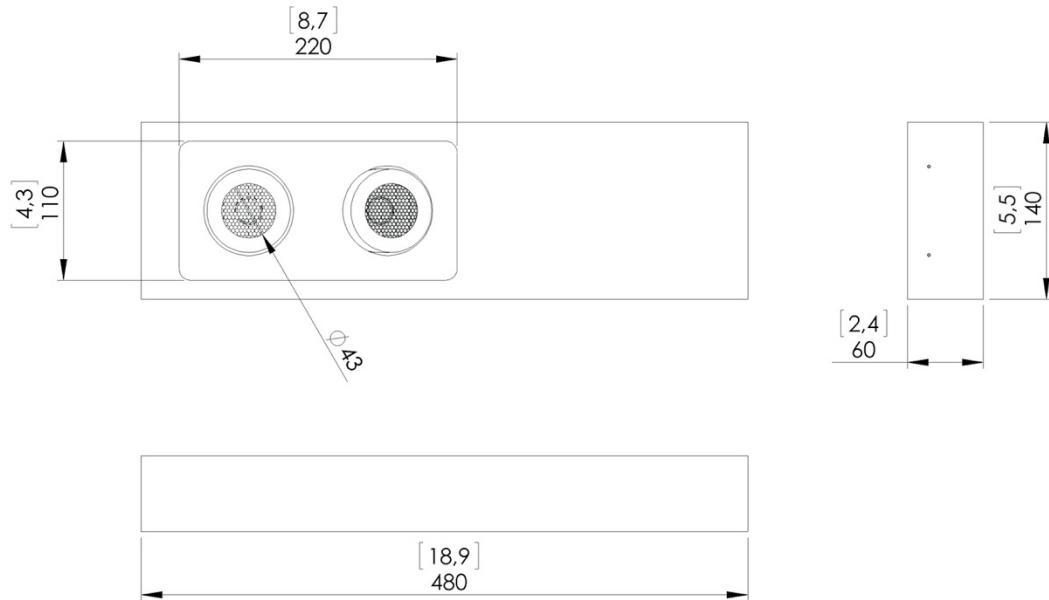

o z o n e

PRODUCT SHEET: Regard S

Version: ENGLISH

Date: January 2023

o z o n e – Regard S

DESCRIPTION: Ceiling lamp. Aluminum structure. Finish in brushed bronze or satin white.

The light fixture has two configurable spotlights.

Warm white 2700K LED sources, 24W, 2000Lumens.

Each spotlight is adjustable downwards at 0° or 15°.

During setting, each spot can rotate at 360° along its axis.

Converter 500mA non-integrated, to be placed in a distant box.

Weight: 5kg – 11.1lbs

Size: 48x14x6cm – 18.9x5.5x2.3in

Compliance: CE Class III

Origin: France

Dimensions in mm [inches]

Silhouette : 175cm / 69in