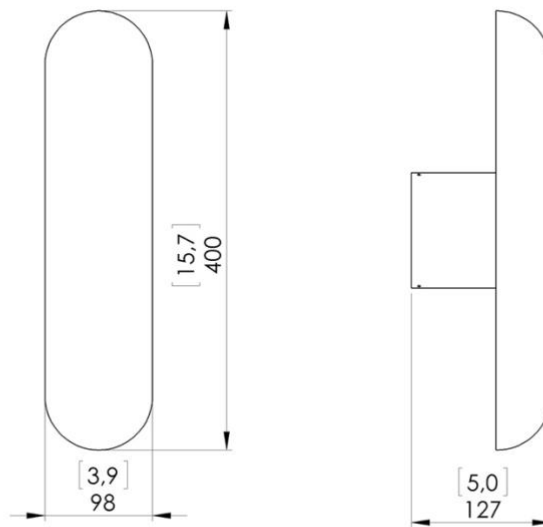

o z o n e

PRODUCT SHEET: Gélule

Version: ENGLISH

Date: January 2023

o z o n e - Gélule

DESCRIPTION: Wall lamp. Aluminum and brass structure.

Pale gold or mirror nickel finish.

Warm white 2200K LED sources, 12W, 550Lumens (with a white wall).

Converter 24V non-integrated, to be placed in a distant box.

Weight: 4kg - 7lbs

Size: 40x10x13cm - 15.7x3.9x5in

Compliance CE: Class III

Compliance UL: Class II, file E488484 (Gelule)

Origin: France

Dimensions in mm [inches]

Silhouette : 175cm / 69in