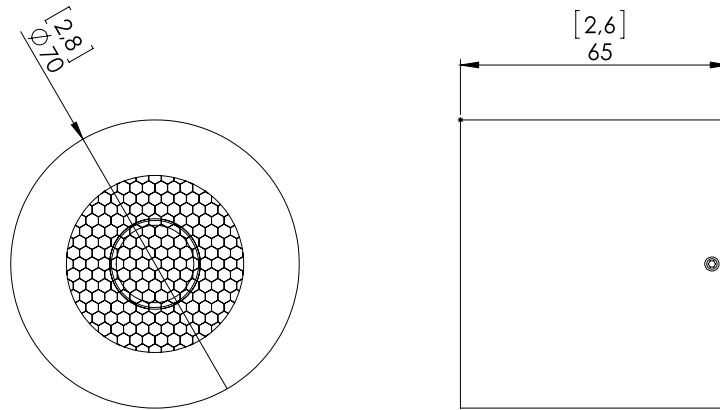

# o z o n e – Marienbad C

**DESCRIPTION:** Ceiling Spotlight. Aluminum cylindrical structure.

Finish in brushed bronze, gun metal or satin white.

Warm white 2700K LED sources, 12W, 1000Lumens. Down lighting with a medium beam, 40°.

Converter 500mA non-integrated, to be placed in a distant box.

Weight: 0,5kg - 1.1lbs

Size: 7x7x6,5cm - 2.8x2.8x2.6in

Compliance CE: Class III

Origin: France

Dimensions in mm [inches]

Silhouette : 175cm / 69in