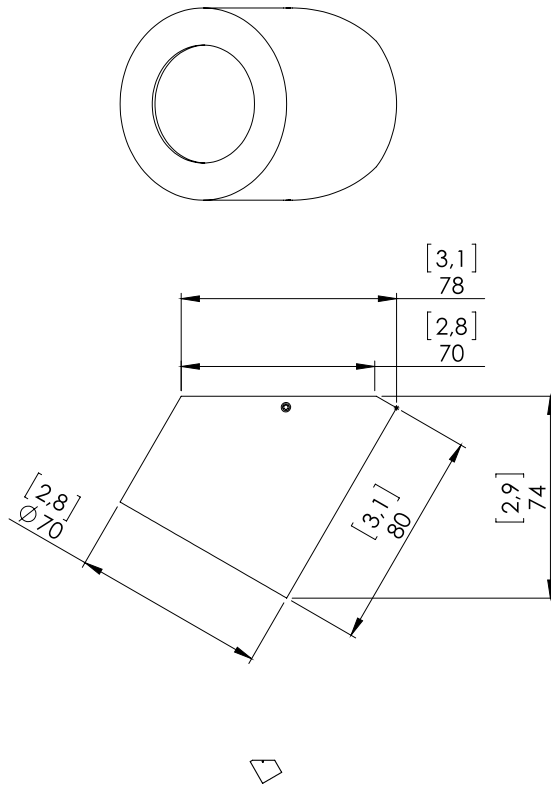

# o z o n e – Marienbad C55

**DESCRIPTION:** Ceiling Spotlight. Aluminum cylindrical structure.

Brushed bronze, gun metal or satin white finish.

Warm white 2700K LED sources, 12W, 1000Lumens. Wall lighting with medium beam, 40°.

Converter 500mA non-integrated, to be placed in a distant box.

Weight: 0,5kg - 1.1lbs

Size: 7x7xh8cm - 2.8x2.8x3.2in

Compliance CE: Class III

Origin: France

Dimensions in mm [inches]

Silhouette : 175cm / 69in