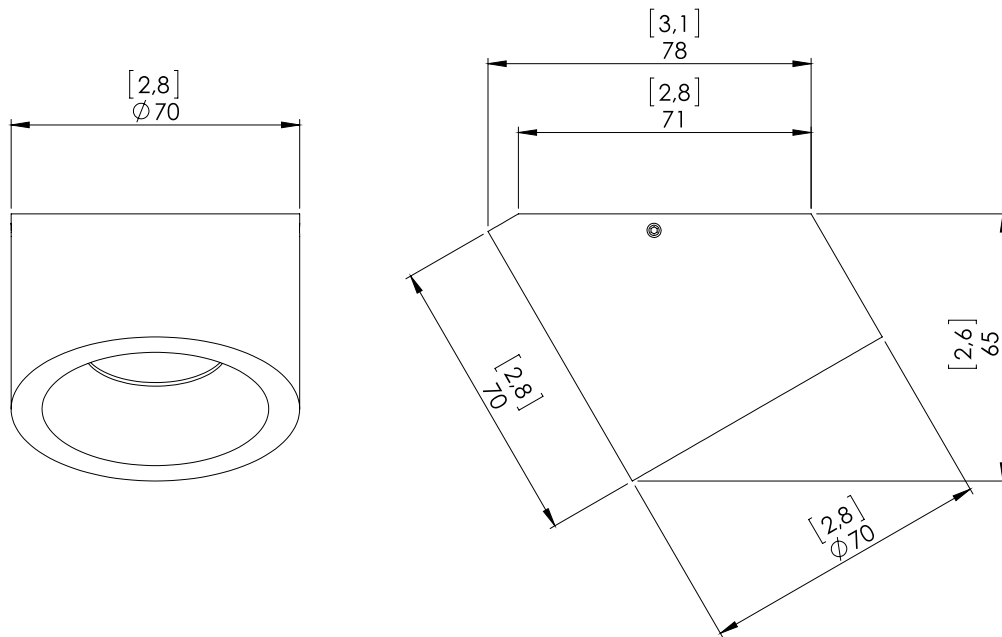

Warm white 2700K LED lighting. Wall light with a large beam, wall washer, 12W, 1200Lumens.

Converter 350mA non-integrated, to be placed in a distant box.

Weight: 0,5kg - 1.1lbs

Size: 7x7xh7cm - 2.8x2.8xh2.8in

Compliance CE: Class III

Origin: France

Dimensions in mm [inches]

Silhouette : 175cm / 69in