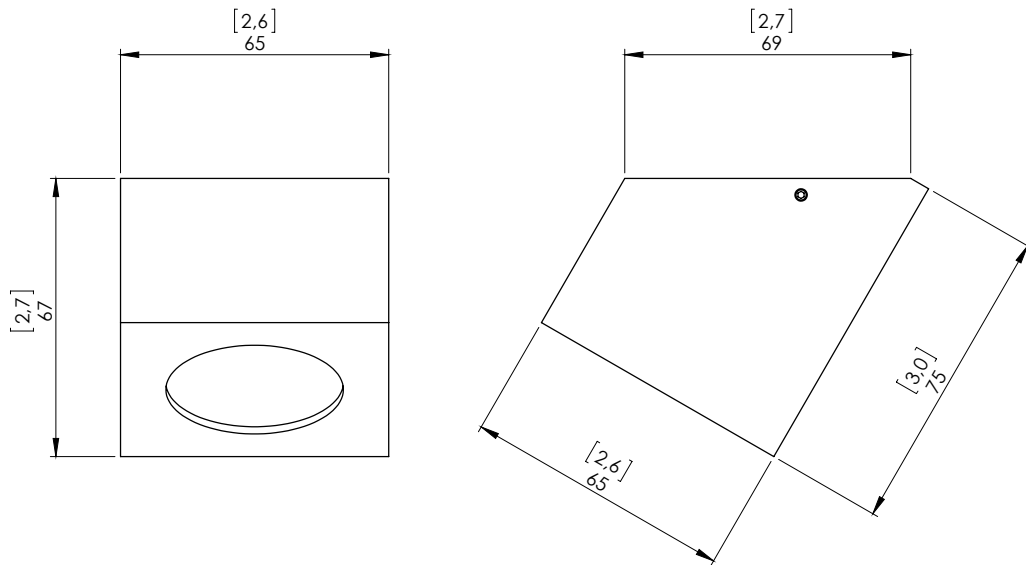

o z o n e

PRODUCT SHEET: Marienbad S55

Version: ENGLISH

Date: January 2023

o z o n e – Marienbad S55

DESCRIPTION: Ceiling Spotlight. Aluminum cubical structure.
Brushed bronze, gun metal or satin white finish.
Warm white 2700K LED sources, 12W, 1000Lumens. Wall lighting with medium beam, 40°.
Converter 500mA non-integrated, to be placed in a distant box.
Weight: 0,5kg - 1.1lbs
Size: 6,5x6,5x7,5cm – 2.6x2.6x3in
Compliance CE: Class III
Compliance UL: Class II, file E488484 (Marienbad S55)
Origin: France

Dimensions in mm [inches]

Silhouette : 175cm / 69in