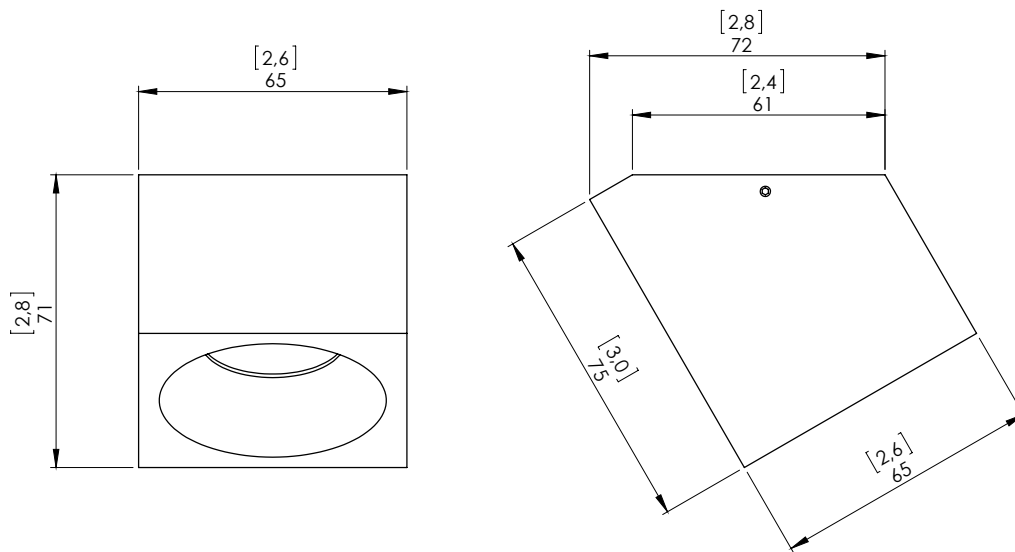

Warm white 2700K LED lighting. Wall light with a large beam, wall washer, 12W, 1200Lumens.

Converter 350mA non-integrated, to be placed in a distant box.

Weight: 0,5kg - 1.1lbs

Size: 6,5x6,5x7,5cm – 2.6x2.6x3in

Compliance CE: Class III

Origin: France

Dimensions in mm [inches]

Silhouette : 175cm / 69in