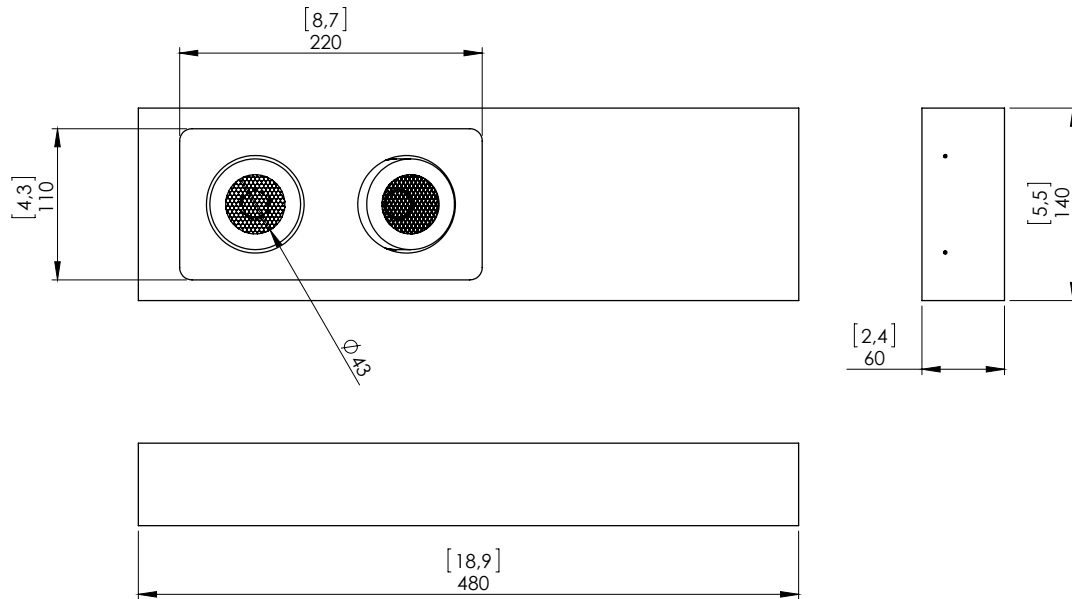

o z o n e

PRODUCT SHEET: Regard S

Version: ENGLISH

Date: December 2023

o z o n e – Regard S

DESCRIPTION: Ceiling lamp. Aluminum structure. Finish in brushed bronze or satin white.
The light fixture has two configurable spotlights.
Warm white 2700K LED sources, 24W, 2000Lumens.
Each spotlight is adjustable downwards at 0° or 15°.
During setting, each spot can rotate at 360° along its axis.
Converter 500mA non-integrated, to be placed in a distant box.
Weight: 5kg – 11.1lbs
Size: 48x14x6cm – 18.9x5.5x2.3in
Compliance: CE Class III
Origin: France

Dimensions en mm [inches]

Dimensions in mm [inches]