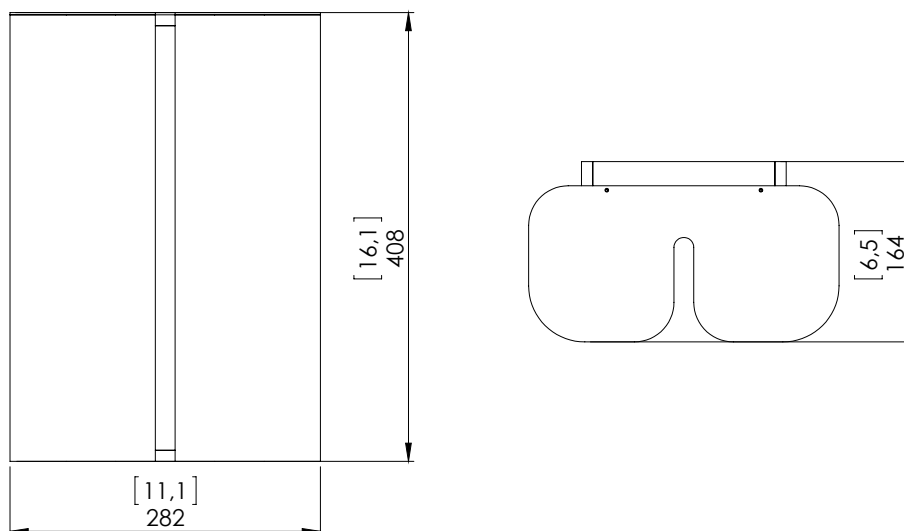

o z o n e

PRODUCT SHEET: Brasilia A

Version: ENGLISH

Date: December 2023

o z o n e – Brasilia A

DESCRIPTION: Wall lamp. Structures are in white lacquered aluminum.

White paper diffusion material.

Warm white 2200K LED sources, 14W, 640Lumens.

Converter 24V non-integrated, to be placed in a distant box.

Weight: 5,6kg – 12.4lbs

Size: 41x28x17cm - 16.1x11.1x6.5in

Compliance: CE Class III

Origin: France

Dimensions in mm [inches]

Silhouette : 175cm / 69in