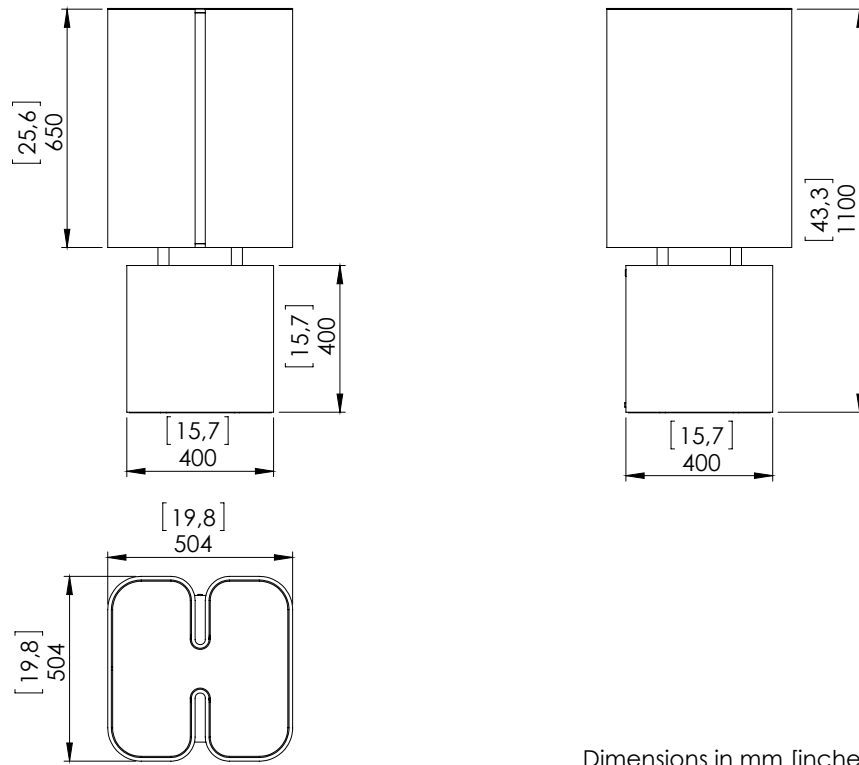

o z o n e

PRODUCT SHEET: Brasilia LH

Version: ENGLISH

Date: Décembre 2023

o z o n e – Brasilia LH

DESCRIPTION: Floor lamp. Materials are brass, aluminum and steel. The lamp base is gloss black. The shade structure is white lacquered. White paper diffusing material. Warm white LED lighting, dim to warm from 1900K to 2500K, 72W, 3300Lumens. Integrated 24V converter and driver.
Weight: 38kg – 84lbs
Size: 50x50x110cm – 19.8x19.8x43.3in
Compliance: CE Class I
Origin: France

Dimensions in mm [inches]

Silhouette :
175cm / 69in