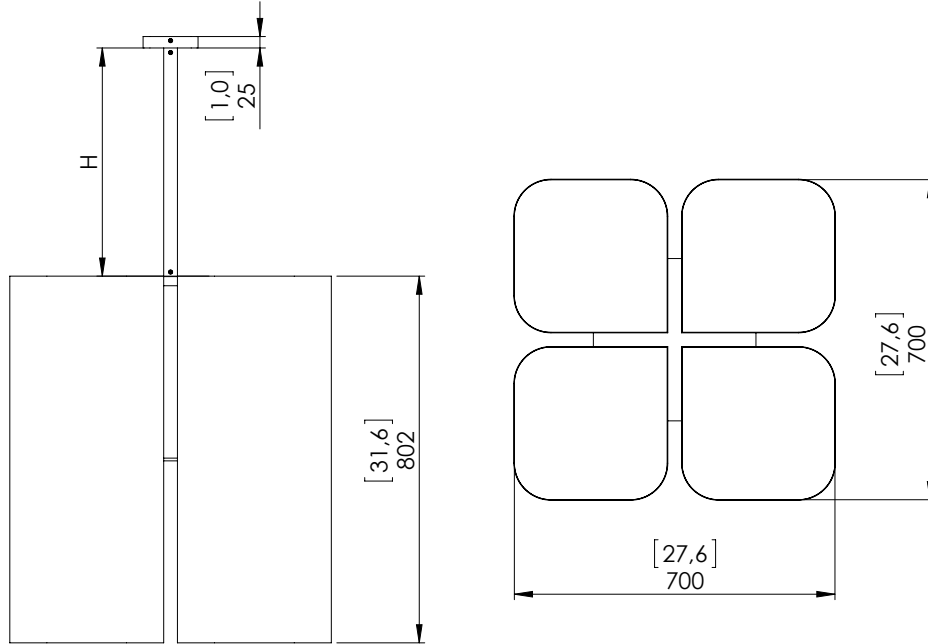

## PRODUCT SHEET: Brasilia PL

Version: ENGLISH

Date: January 2024

o z o n e – Brasilia PL

DESCRIPTION: Chandelier. Structures and stem are in white lacquered aluminium.

White paper diffusing material.

Warm white 2200K LED sources, 150W, 6600Lumens.

Converter 24V non-integrated, to be placed in a distant box.

Weight: 22kg - 47lbs

Size: 70x70x80cm – 27.6x27.6x31.6in + Height of the hanging structure

Compliance: CE Class III

Origin: France

Dimensions in mm [inches]

Silhouette :  
175cm / 69in