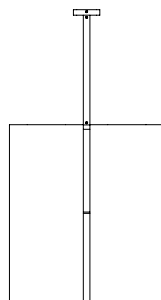

## PRODUCT SHEET: Brasilia PL

Version: ENGLISH

Date: January 2024

o z o n e – Brasilia PL

DESCRIPTION: Chandelier. Structures and stem are in white lacquered aluminium.

White paper diffusing material.

Warm white 2200K LED sources, 150W, 6600Lumens.

Converter 24V non-integrated, to be placed in a distant box.

Weight: 22kg - 47lbs

Size: 70x70x80cm – 27.6x27.6x31.6in + Height of the hanging structure

Compliance: CE Class III

Origin: France

Dimensions in mm [inches]

Silhouette :  
175cm / 69in