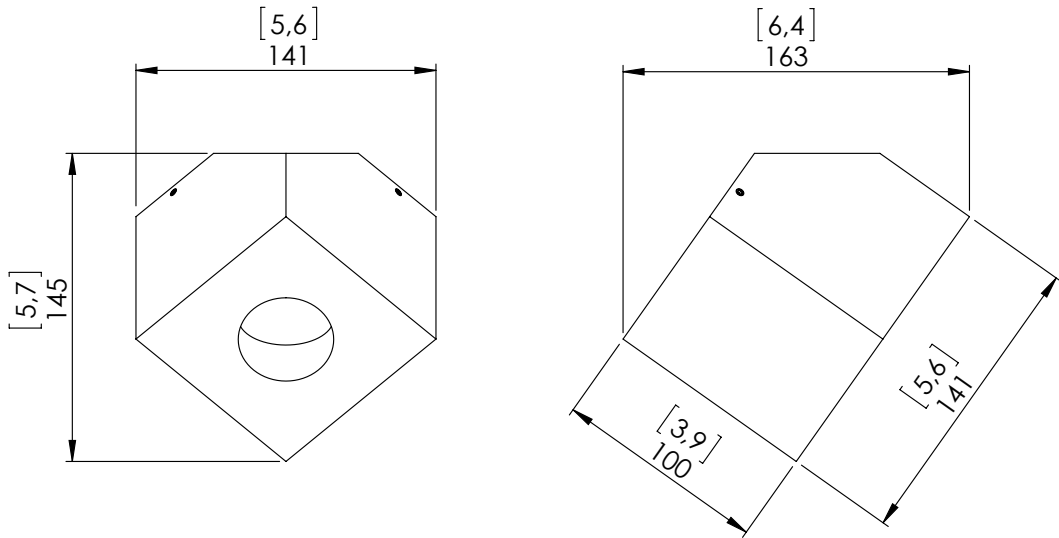

# o z o n e - Diamant

**DESCRIPTION:** 350° Rotating Ceiling Spotlight. Aluminum cubic structure. Satin white finish. Adjustable wall lighting. Warm white 2700K LED sources, 12W, 1000Lumens. Converter 500mA non-integrated, to be placed in a distant box.  
Weight: 2,5kg – 4,6lbs  
Size: 14x14x16cm - 5.7x5.6x6.4in  
Compliance: CE Class III  
Origin: France

Dimensions in mm [inches]

Silhouette :  
175cm / 69in