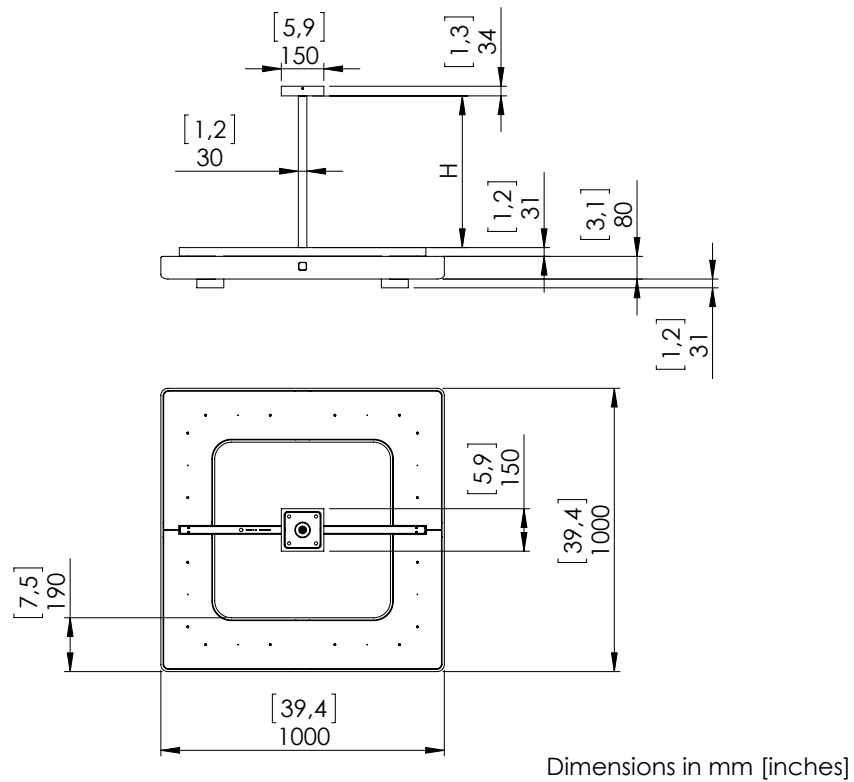

o z o n e

PRODUCT SHEET: Embrun L

Version: ENGLISH

Date: January 2023

o z o n e – Embrun L

DESCRIPTION: Chandelier.

Aluminum and brass structure. Dark patinated brass finish. Honed white onyx shade.
Warm white LED down lighting, dim to warm from 1900K to 2500K, 200W, 9600Lumens.
Converter 24V non-integrated, to be placed in a distant box.

Weight: 76kg - 166lbs

Size: 100x100x14cm - 39.4x39.4x5.5in + Height of the hanging structure

Compliance: CE Class III

Origin: France

Silhouette : 175 cm [69 in]