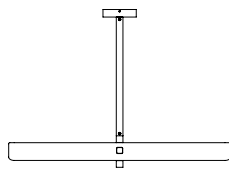

o z o n e

PRODUCT SHEET: Embrun L

Version: ENGLISH

Date: January 2023

o z o n e – Embrun L

DESCRIPTION: Chandelier.

Aluminum and brass structure. Dark patinated brass finish. Honed white onyx shade.
Warm white LED down lighting, dim to warm from 1900K to 2500K, 200W, 9600Lumens.
Converter 24V non-integrated, to be placed in a distant box.

Weight: 76kg - 166lbs

Size: 100x100x14cm - 39.4x39.4x5.5in + Height of the hanging structure

Compliance: CE Class III

Origin: France

Silhouette : 175 cm [69 in]