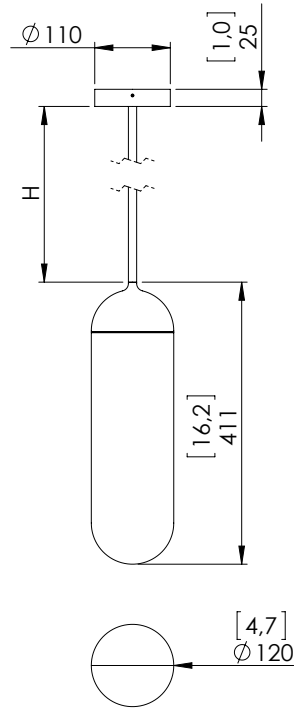

o z o n e

PRODUCT SHEET: Gélule S

Version: ENGLISH
Date: March 2024

o z o n e – Gélule S

DESCRIPTION Pendant light. Aluminum and brass structure.
Finish in mirror nickel or medal bronze. Honed white alabaster diffusor.
Warm white 2200K LED sources, 17W, 1400Lumens.
Converter 24V non-integrated, to be placed in a distant box.
Weight: 9kg - 20lbs
Size: 12×12×41cm – 4.7×4.7×16in + height of the hanging structure

Compliance: CE Class III
Origin: France

Dimensions in mm [inches]

Dimensions in mm [inches]