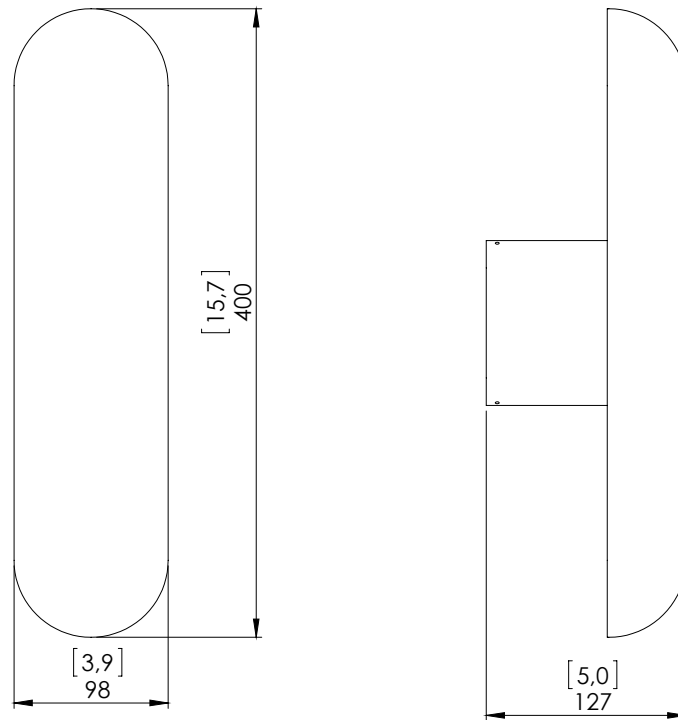

o z o n e

PRODUCT SHEET: Gélule

Version: ENGLISH

Date: April 2024

o z o n e - Gélule

DESCRIPTION: Wall lamp. Aluminum and brass structure.
Pale gold or mirror nickel finish.
Warm white 2200K LED sources, 12W, 550Lumens (with a white wall).
Converter 24V non-integrated, to be placed in a distant box.
Weight: 4kg - 7lbs
Size: 40x10x13cm - 15.7x3.9x5in
Compliance CE: Class III
Compliance UL: Class II, file E488484 (Gelule)
Origin: France

Dimensions in mm [inches]

Silhouette : 175cm / 69in