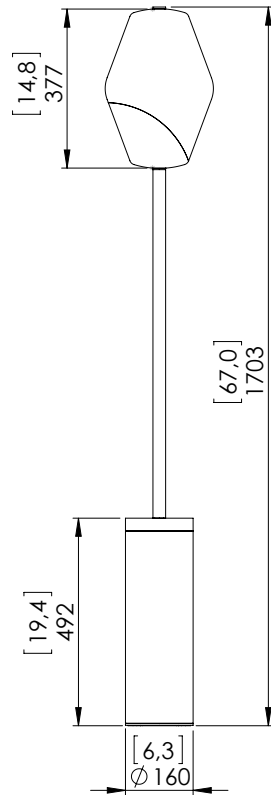

## PRODUCT SHEET: Parisienne Montmartre

Version: ENGLISH

Date: April 2024

o z o n e – Parisienne Montmartre

DESCRIPTION: Floor lamp. Aluminium and brass structure. Pale gold finish.  
The shade is in hand-blown glass, partly sandblasted.  
Warm white 2200K LED sources, 10W, 610Lumens.  
Integrated converter.  
Weight: 26kg – 56.5lbs  
Size: h170x26x26cm - h67x10.1x10.1in  
Compliance: CE Class I  
Origin: France

Dimensions in mm [inches]

Silhouette : 175cm / 69in