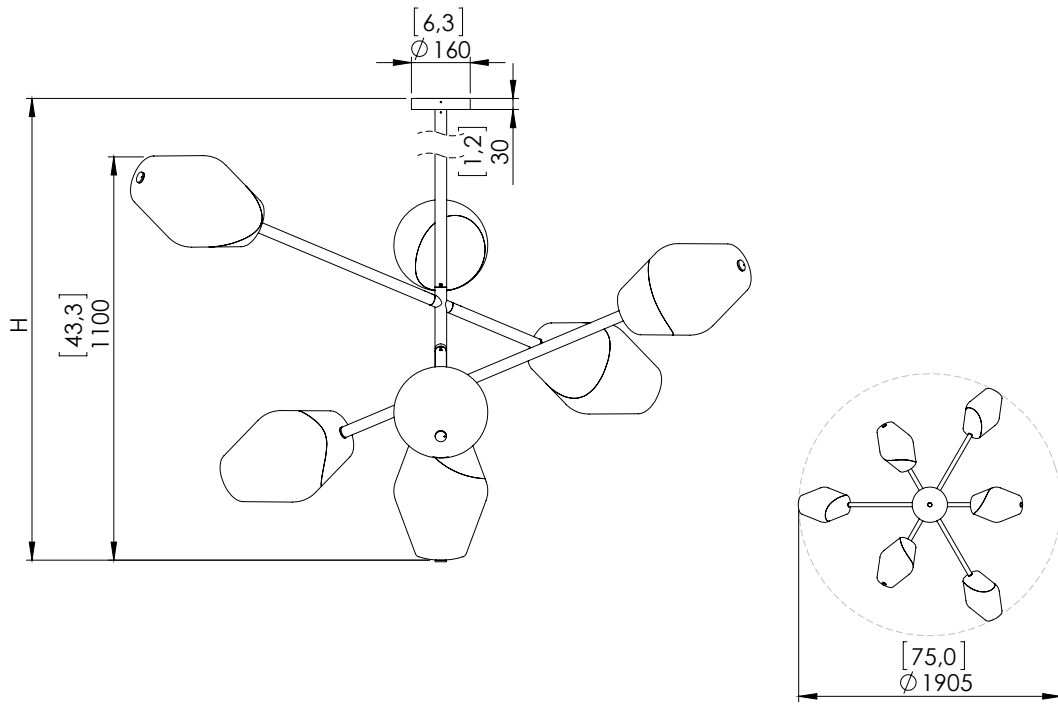

o z o n e

PRODUCT SHEET: Parisienne Opéra

Version: ENGLISH

Date: April 2024

o z o n e – Parisienne Opéra

DESCRIPTION: Chandelier. Aluminium and brass structure. Finish in pale gold.

The shade is in glass, partially sandblasted.

Warm white 2200K LED sources, 70W, 4200Lumens.

Converter 24V non-integrated, to be placed in a distant box.

Weight: 35kg - 77.2lbs

Size: 191x191x110cm - 75x75x43.3in + Height of the hanging structure

Compliance: CE Class III

Origin: France

Dimensions in mm [inches]

Silhouette : 175cm / 69in