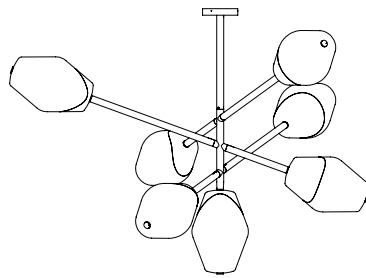

o z o n e

PRODUCT SHEET: Parisienne Opéra

Version: ENGLISH

Date: April 2024

o z o n e – Parisienne Opéra

DESCRIPTION: Chandelier. Aluminium and brass structure. Finish in pale gold.

The shade is in glass, partially sandblasted.

Warm white 2200K LED sources, 70W, 4200Lumens.

Converter 24V non-integrated, to be placed in a distant box.

Weight: 35kg - 77.2lbs

Size: 191x191x110cm - 75x75x43.3in + Height of the hanging structure

Compliance: CE Class III

Origin: France

Dimensions in mm [inches]

Silhouette : 175cm / 69in