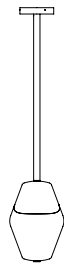

o z o n e

PRODUCT SHEET: Parisienne Rivoli

Version: ENGLISH

Date: April 2024

o z o n e – Parisienne Rivoli

DESCRIPTION: Suspension lamp. Aluminium and brass structure. Pale gold finish.

The shade is in hand-blown glass, partly sandblasted.

Warm white 2200K LED sources, 10W, 610Lumens.

Converter 24V non-integrated, to be placed in a distant box.

Weight: 7,6kg - 16.8lbs

Size: 26x26xh38cm - 10.1x10.1x14.8in + Height of the hanging structure

Compliance: CE Class III

Origin: France

Dimensions in mm [inches]

Silhouette : 175cm / 69in