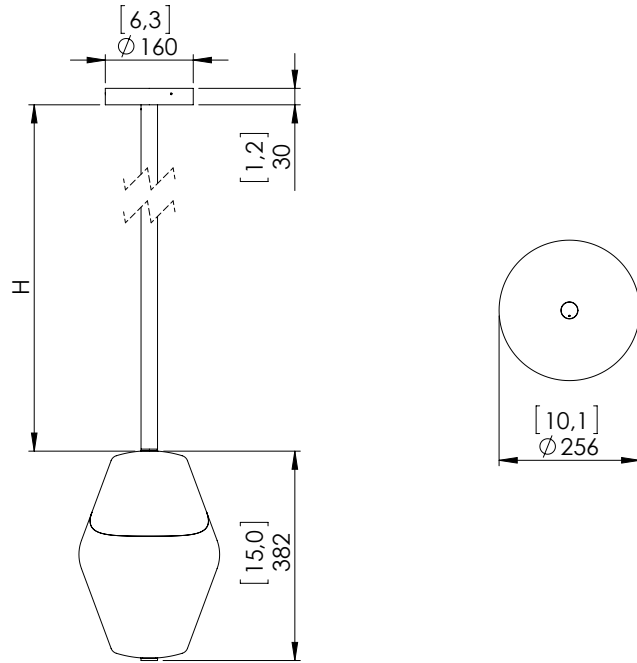

Warm white 2200K LED sources, 10W, 610Lumens.

Converter 24V non-integrated, to be placed in a distant box.

Weight: 7,6kg - 16.8lbs

Size: 26x26xh38cm - 10.1x10.1x14.8in + Height of the hanging structure

Compliance: CE Class III

Origin: France

Dimensions in mm [inches]

Silhouette : 175cm / 69in