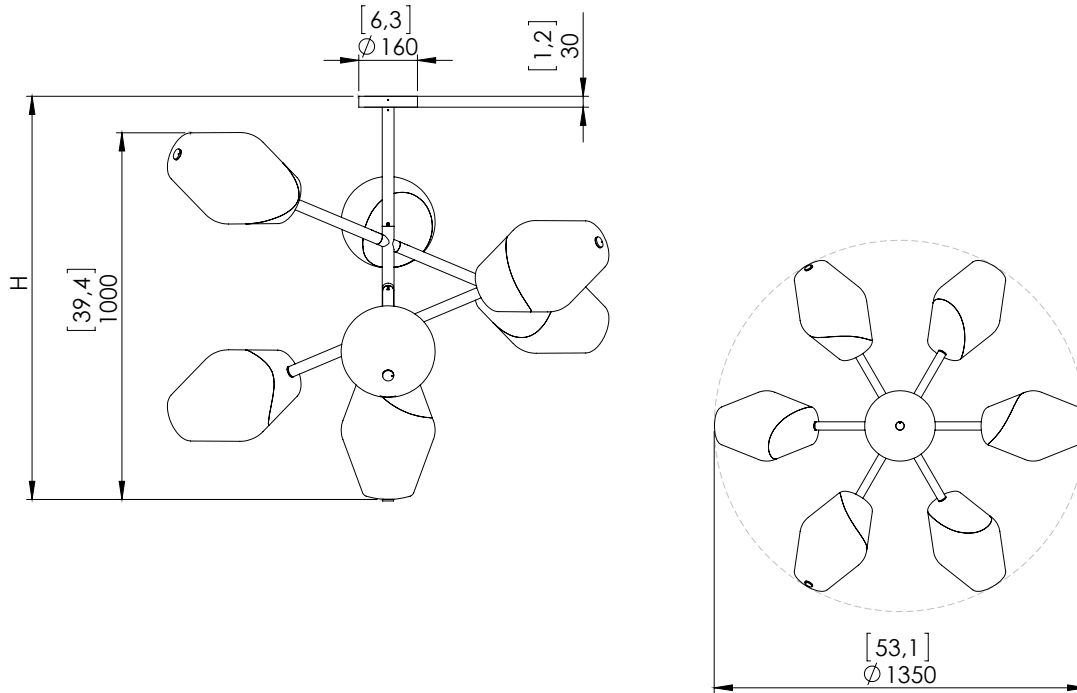

Warm white 2200K LED sources, 70W, 4200Lumens.

Converter 24V non-integrated, to be placed in a distant box.

Weight: 32kg – 70.5lbs

Size: 135x135x100cm - 54.3x54.3x39.4in + Height of the hanging structure

Compliance: CE Class III

Origin: France

Dimensions in mm [inches]

Silhouette : 175cm / 69in