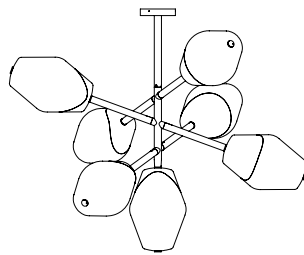

## PRODUCT SHEET: Parisienne Vendôme

Version: ENGLISH

Date: April 2024

o z o n e – Parisienne Vendôme

DESCRIPTION: Chandelier. Aluminium and brass structure. Pale gold finish.

The shade is in hand-blown glass, partly sandblasted.

Warm white 2200K LED sources, 70W, 4200Lumens.

Converter 24V non-integrated, to be placed in a distant box.

Weight: 32kg – 70.5lbs

Size: 135x135x100cm - 54.3x54.3x39.4in + Height of the hanging structure

Compliance: CE Class III

Origin: France

Dimensions in mm [inches]

Silhouette : 175cm / 69in