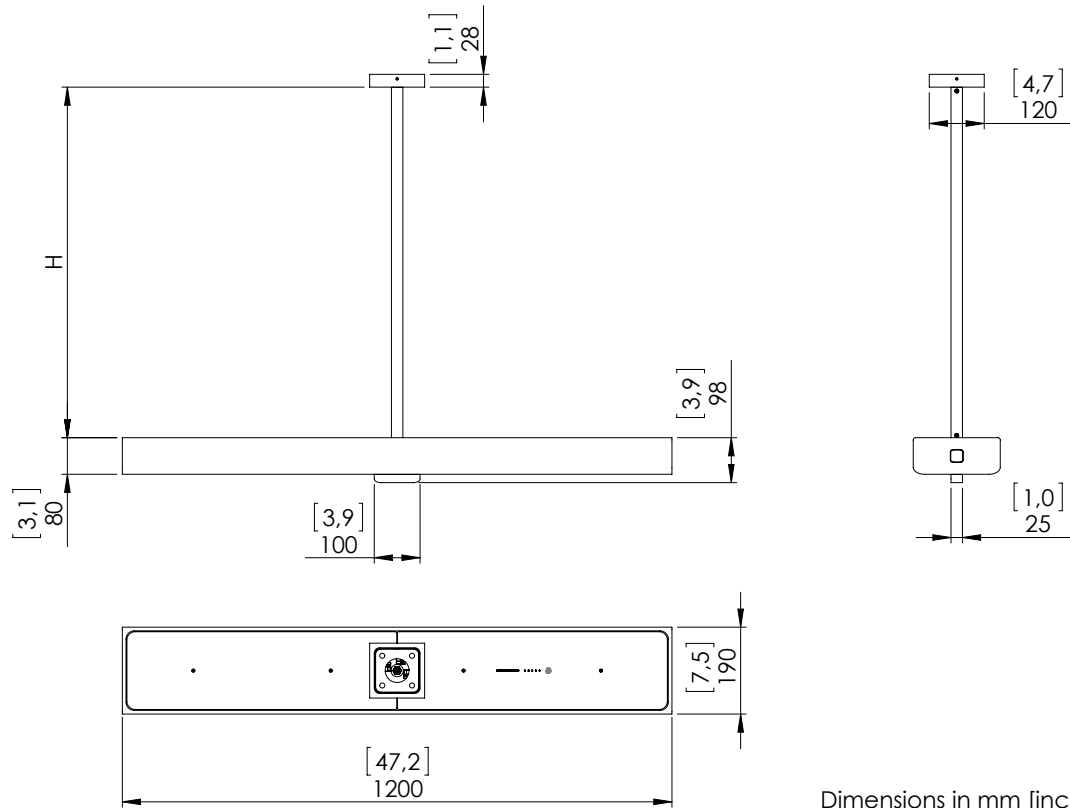

## PRODUCT SHEET: Embrun PL

Version: ENGLISH

Date: May 2024

o z o n e – Embrun PL

DESCRIPTION: Chandelier.

Aluminum and brass structure. Dark patinated brass finish. Honed white onyx shade.

Warm white LED lighting, dim to warm from 1900K to 2500K, 68W, 3400Lumens.

Converter 24V non-integrated, to be placed in a distant box.

Weight: 28kg - 62lbs

Size: 120x19x10 – 47.2x7.5x3.9in + height of the hanging structure

Compliance: CE Class III

Origin: France

Dimensions in mm [inches]

Silhouette : 175cm [69in]