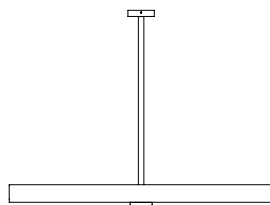

Converter 24V non-integrated, to be placed in a distant box.

Weight: 28kg - 62lbs

Size: 120x19x10 – 47.2x7.5x3.9in + height of the hanging structure

Compliance: CE Class III

Origin: France

Dimensions in mm [inches]

Silhouette : 175cm [69in]