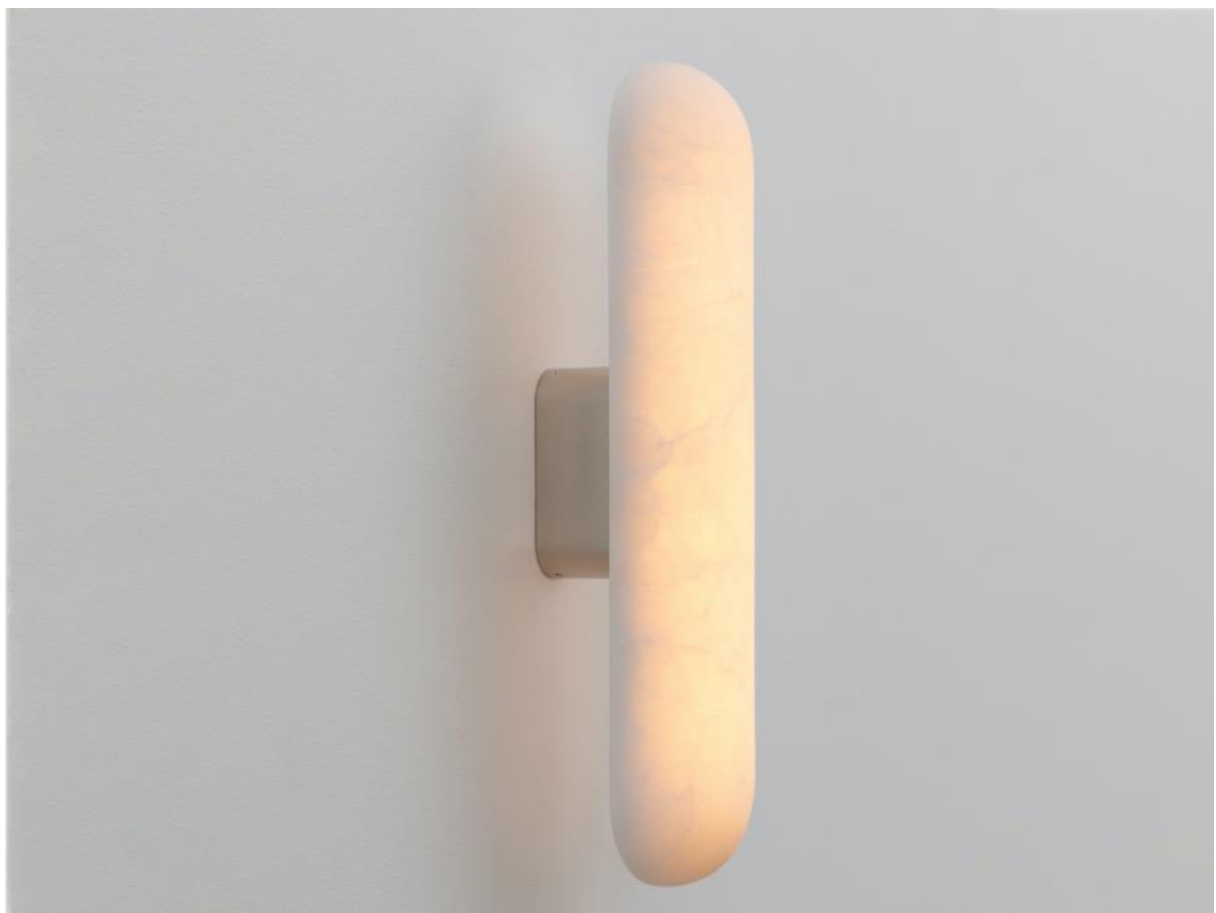

## PRODUCT SHEET: Gélule Albâtre

Version: ENGLISH

Date: May 2024

o z o n e – Gélule Albâtre

DESCRIPTION: Wall lamp. Aluminum and brass structure.  
Mirror nickel or medal bronze finish. Honed white alabaster shade.  
Warm white 2200K LED sources, 14W, 400Lumens (with a white wall).  
Converter 24V non-integrated, to be placed in a distant box.  
Weight: 3kg - 7lbs  
Size: h40x10x11cm - h15.7×3.8×4.2in  
Compliance CE: Class III  
Origin: France

Dimensions in mm [inches]

Silhouette : 175cm / 69in