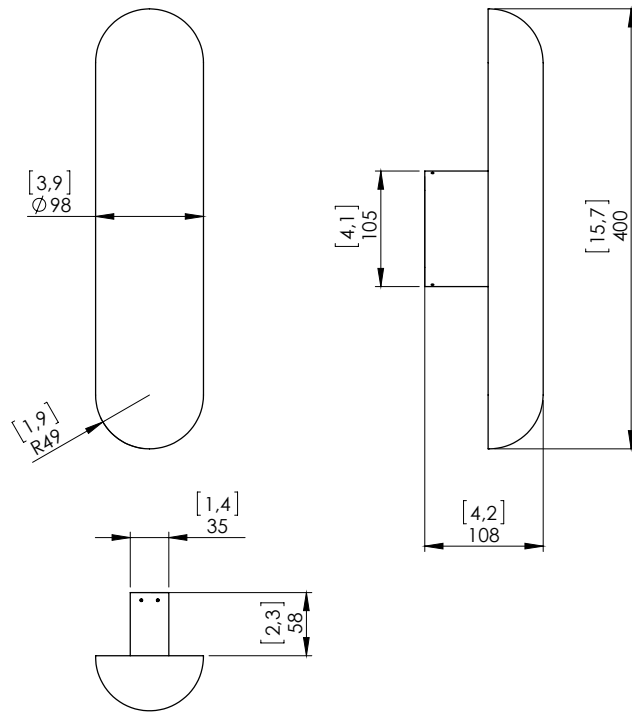

## PRODUCT SHEET: Gélule Albâtre

Version: ENGLISH

Date: May 2024

o z o n e – Gélule Albâtre

DESCRIPTION: Wall lamp. Aluminum and brass structure.  
Mirror nickel or medal bronze finish. Honed white alabaster shade.  
Warm white 2200K LED sources, 14W, 400Lumens (with a white wall).  
Converter 24V non-integrated, to be placed in a distant box.  
Weight: 3kg - 7lbs  
Size: h40x10x11cm - h15.7×3.8×4.2in  
Compliance CE: Class III  
Origin: France

Dimensions in mm [inches]

Silhouette : 175cm / 69in