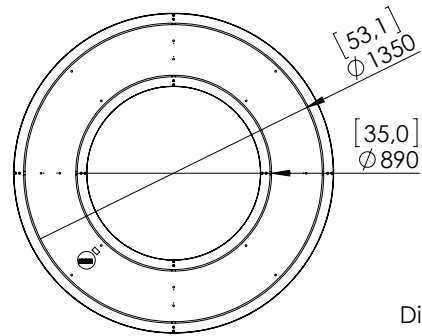

o z o n e

PRODUCT SHEET: Line C

Version: ENGLISH

Date: June 2024

o z o n e - Line C

DESCRIPTION: Ceiling lamp.

White lacquered aluminum structure. White paper diffusing material.

Warm white 2200K LED sources, 120W, 5400Lumens.

Converter 24V non-integrated, to be placed in a distant box.

Weight: 37kg - 81lbs

Size: 145x145x16cm - 57.2x57.2x6.1in

Compliance: CE Class III

Origin: France

Dimensions in mm [inches]

Silhouette : 175cm / 69in