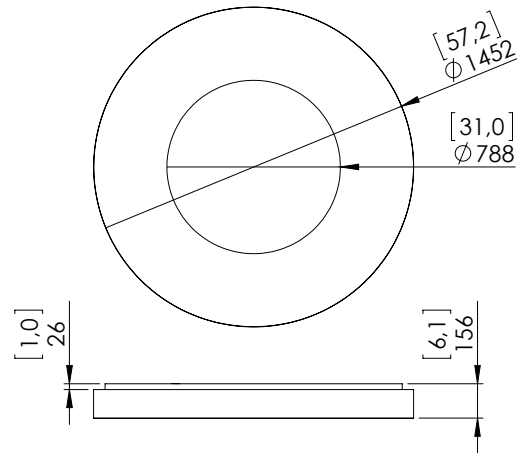

o z o n e

PRODUCT SHEET: Line C

Version: ENGLISH

Date: June 2024

o z o n e - Line C

DESCRIPTION: Ceiling lamp.

White lacquered aluminum structure. White paper diffusing material.

Warm white 2200K LED sources, 120W, 5400Lumens.

Converter 24V non-integrated, to be placed in a distant box.

Weight: 37kg - 81lbs

Size: 145x145x16cm - 57.2x57.2x6.1in

Compliance: CE Class III

Origin: France

Dimensions in mm [inches]

Silhouette : 175cm / 69in