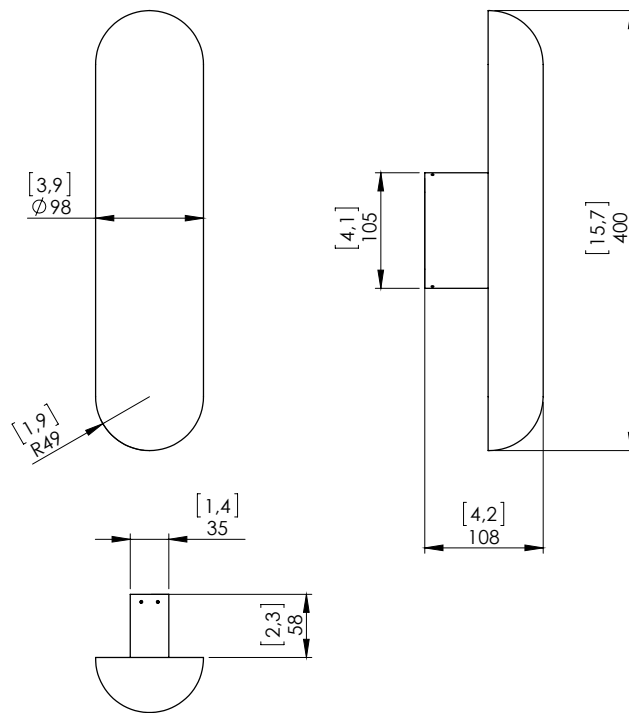

# o z o n e – Gélule Albâtre

**DESCRIPTION:** Wall lamp. Aluminum and brass structure.  
Mirror nickel or medal bronze finish. Honed white alabaster shade.  
Warm white 2200K LED sources, 14W, 400Lumens (with a white wall).  
Converter 24V non-integrated, to be placed in a distant box.  
Weight: 3kg - 7lbs  
Size: h40x10x11cm - h15.7×3.8×4.2in  
Compliance CE: Class III  
Compliance UL : Class II, file E488484 (Gélule Albâtre)  
Origin: France

Dimensions in mm [inches]

Silhouette : 175cm / 69in