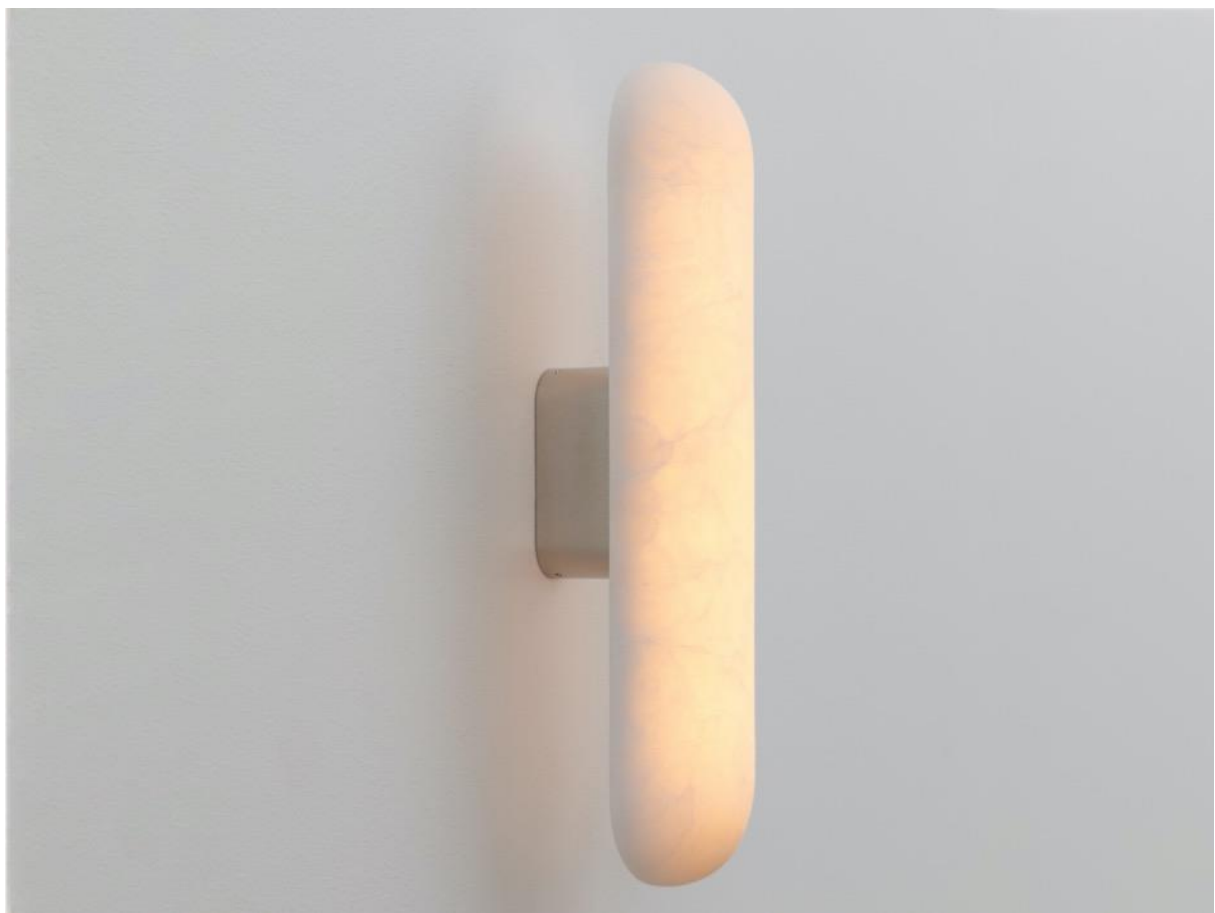

# o z o n e – Gélule Albâtre

**DESCRIPTION:** Wall lamp. Aluminum and brass structure.  
Mirror nickel or medal bronze finish. Honed white alabaster shade.  
Warm white 2200K LED sources, 14W, 400Lumens (with a white wall).  
Converter 24V non-integrated, to be placed in a distant box.  
Weight: 3kg - 7lbs  
Size: h40x10x11cm - h15.7×3.8×4.2in  
Compliance CE: Class III  
Compliance UL : Class II, file E488484 (Gélule Albâtre)  
Origin: France

Dimensions in mm [inches]

Silhouette : 175cm / 69in