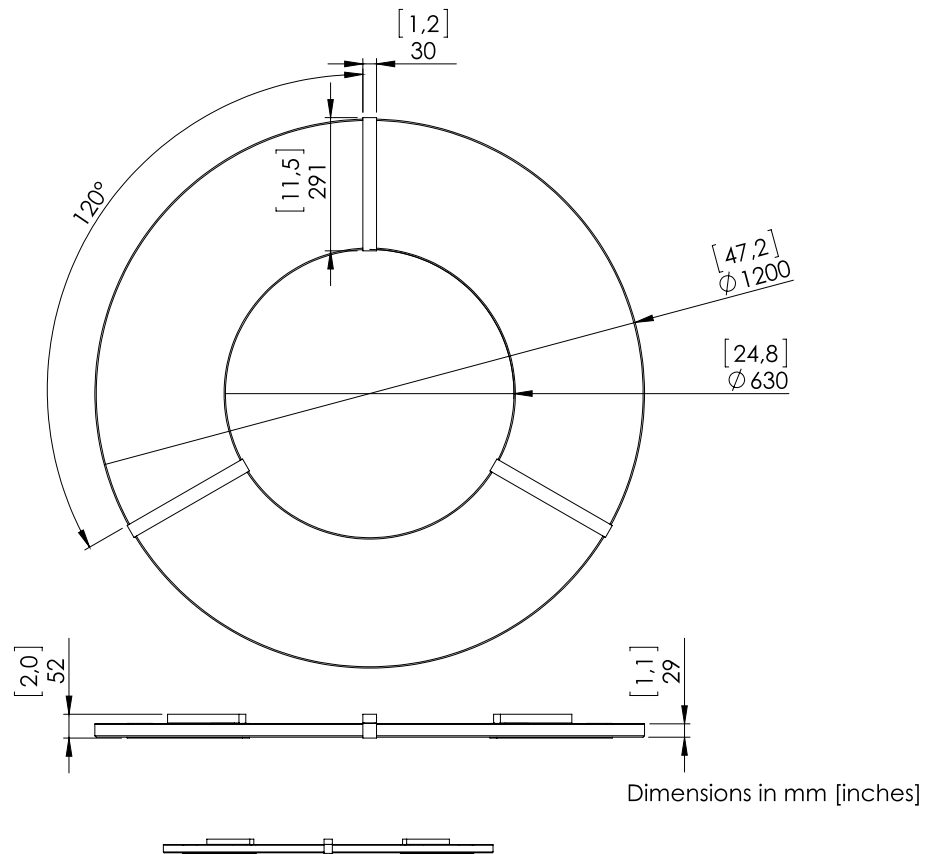

o z o n e

PRODUCT SHEET: Luxembourg C GM

Version: ENGLISH

Date: August 2024

o z o n e – Luxembourg C GM

DESCRIPTION: Ceiling light. Aluminium and brass structure. Brushed bronze or gun metal finish. Frosted white acrylic shade.

Warm white 2200K LED down lighting, 210W, 6500Lumens.

Converter 24V non-integrated, to be placed in a distant box.

Weight: 22kg - 48lbs

Size: 120x120x5,2cm - 47.2x47.2x2in

Compliance: CE Class III

Origin: France

Silhouette : 175cm / 69in